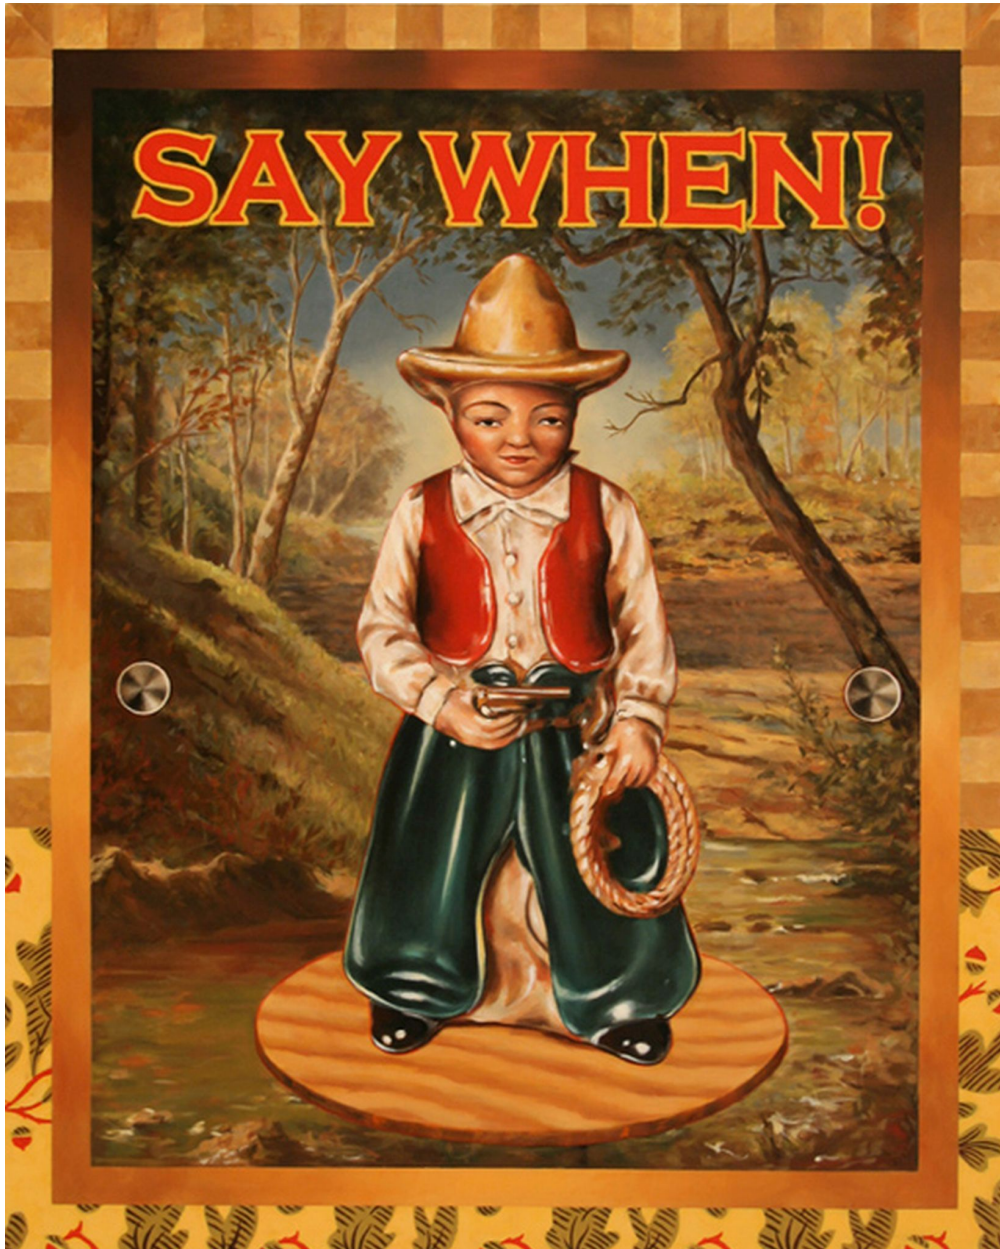

ROBISCHON

JERRY KUNKEL, *COMMON IMPERATIVE 2.5*
oil on canvas, 40 x 32 in. (101.6 x 81.3 cm)
JK214