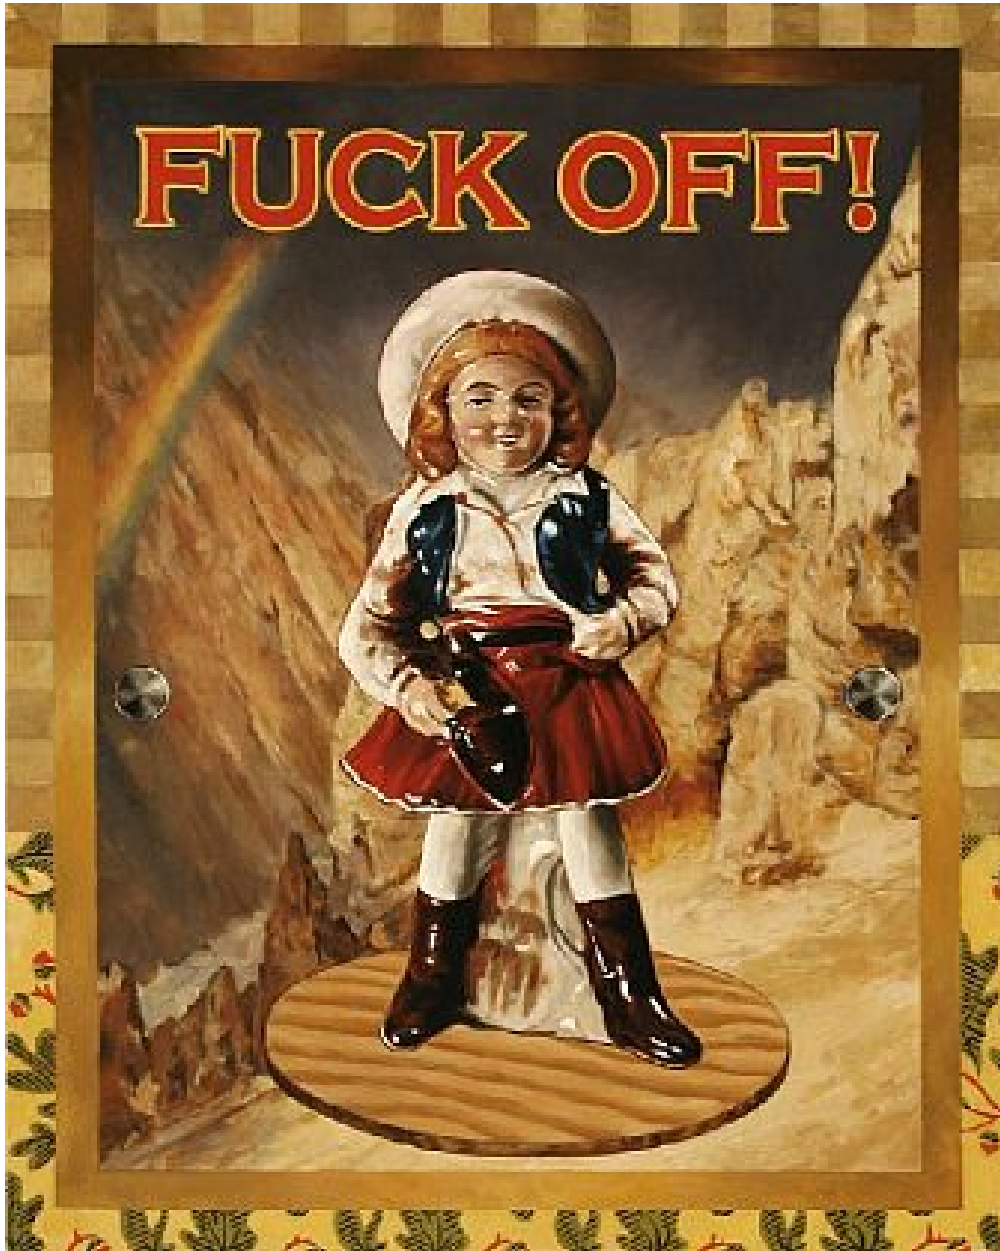

ROBISCHON

JERRY KUNKEL, *COMMON IMPERATIVE 2*
oil on canvas, 42 x 36 in. (106.7 x 91.4 cm)
JK212