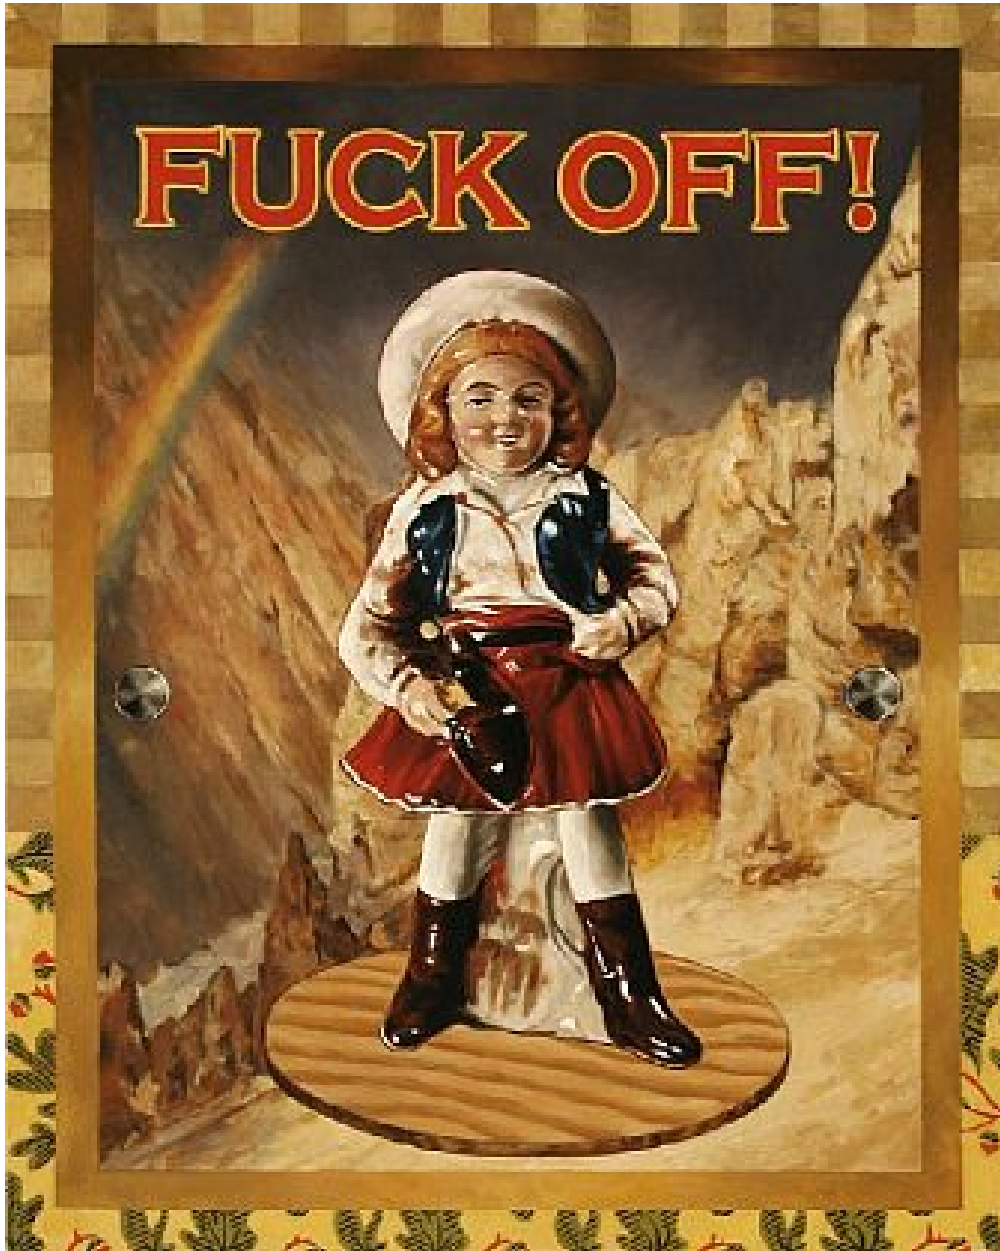

# ROBISCHON

JERRY KUNKEL, *COMMON IMPERATIVE 2*  
oil on canvas, 42 x 36 in. (106.7 x 91.4 cm)  
JK212