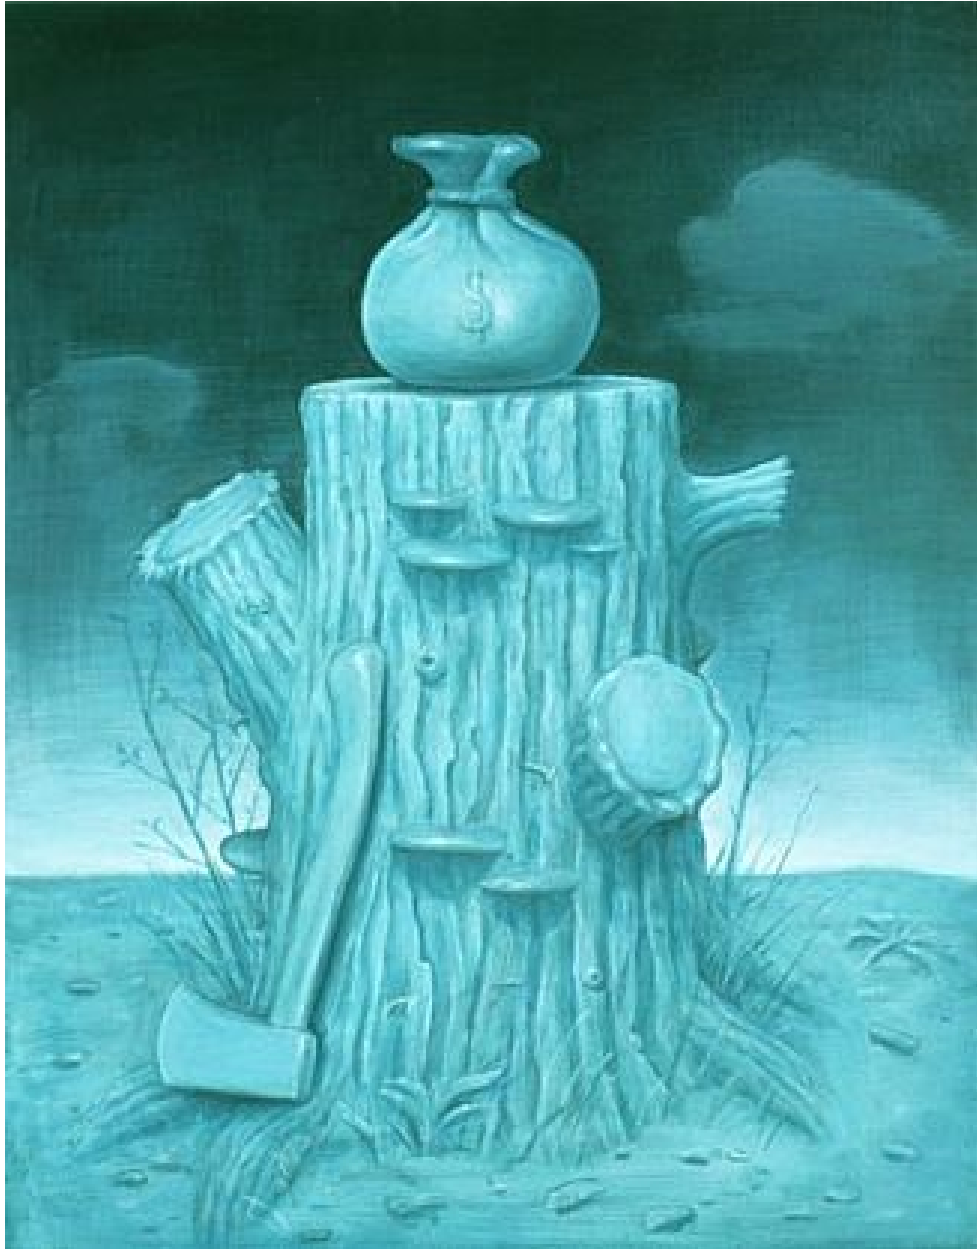

# ROBISCHON

JEFF STARR, *SELECTIVE MEMORY*  
oil on panel, 14 x 10 1/2 in. (35.6 x 26.7 cm)  
STARR004