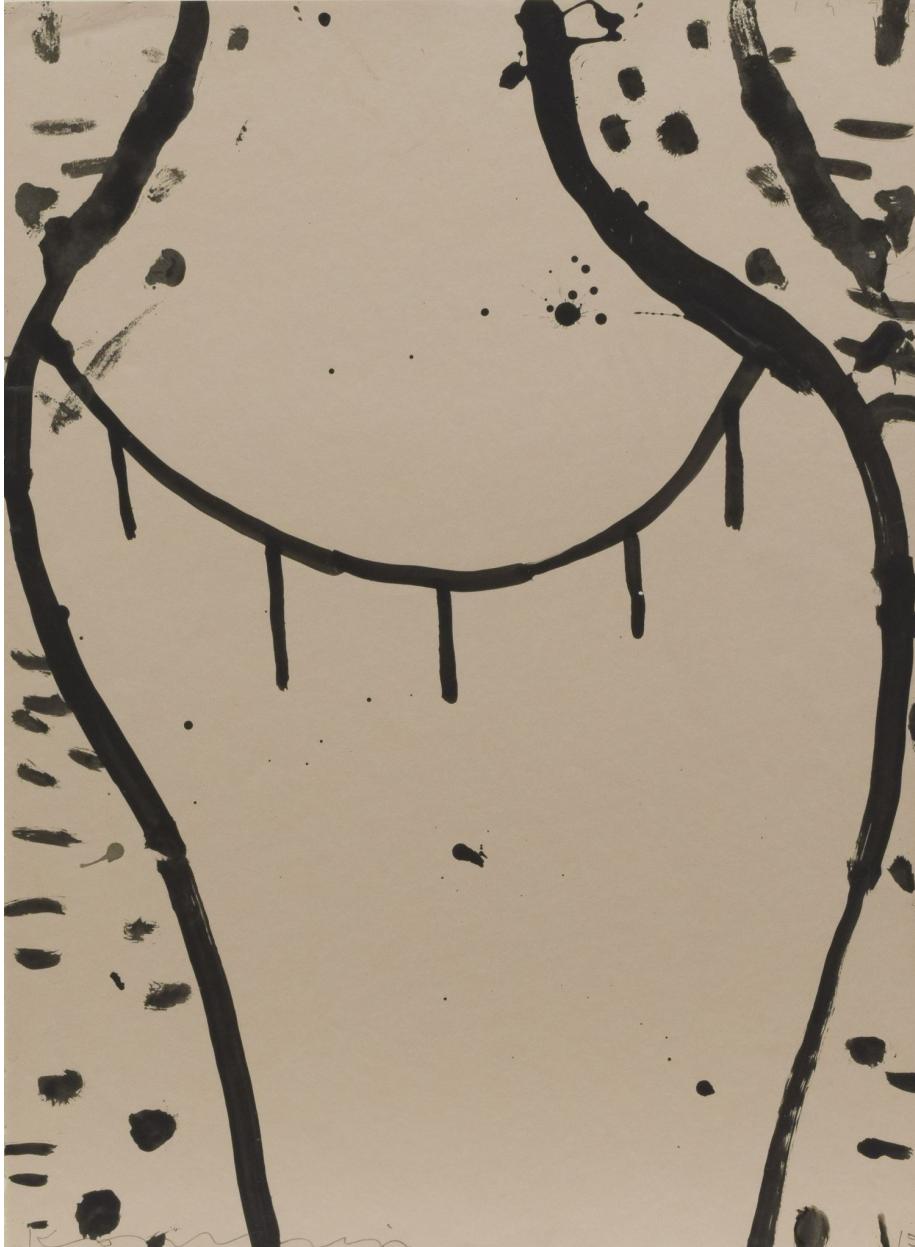

# ROBISCHON

GARY KOMARIN, *VESSEL*  
acrylic on paper, 30 x 22 in. (76.2 x 55.9 cm)  
GK091