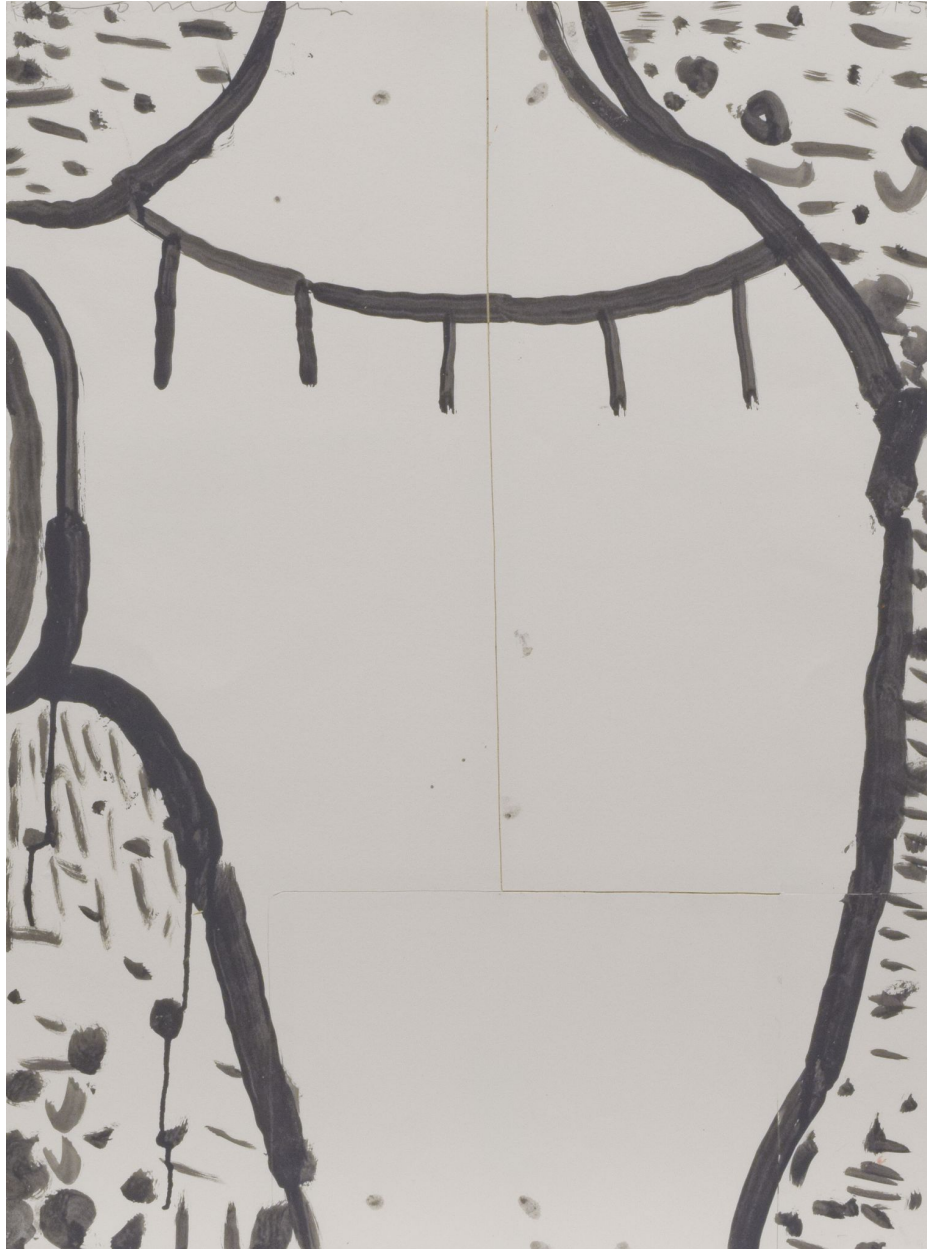

ROBISCHON

GARY KOMARIN, *VESSEL*
acrylic on paper, 30 x 22 in. (76.2 x 55.9 cm)
GK090