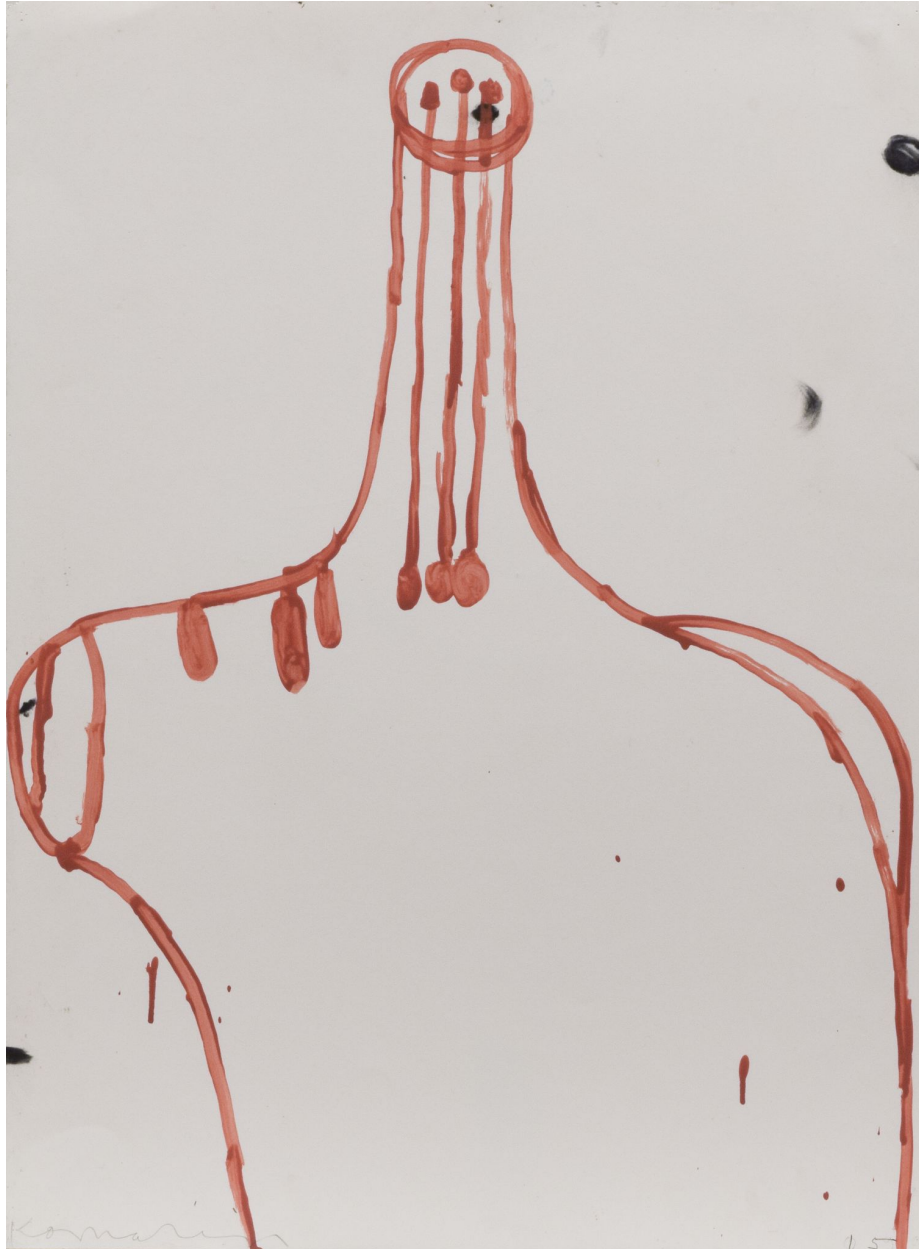

ROBISCHON

GARY KOMARIN, *VESSEL*
acrylic on paper, 30 x 22 in. (76.2 x 55.9 cm)
GK087