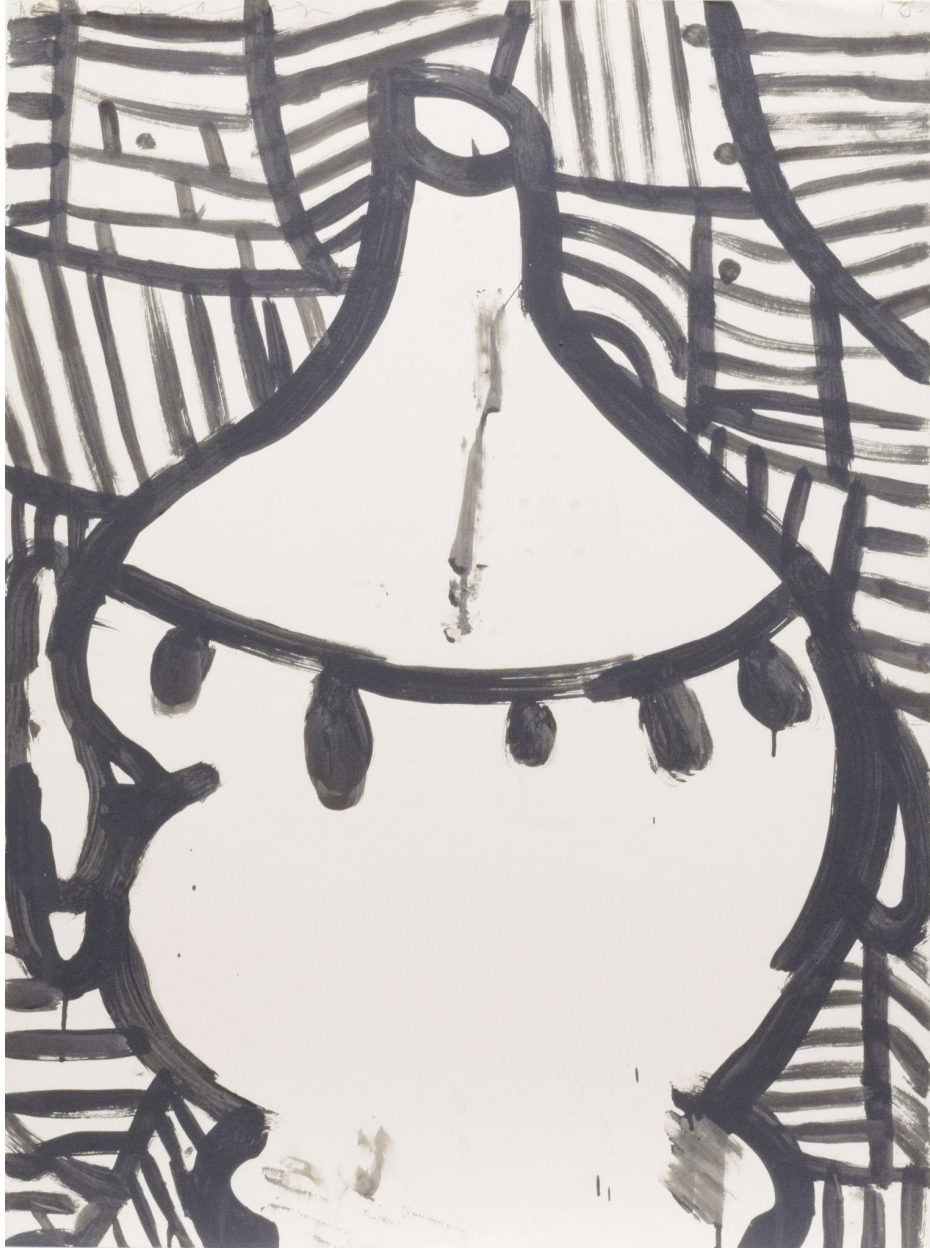

ROBISCHON

GARY KOMARIN, *VESSEL*
acrylic on paper, 30 x 22 in. (76.2 x 55.9 cm)
GK086