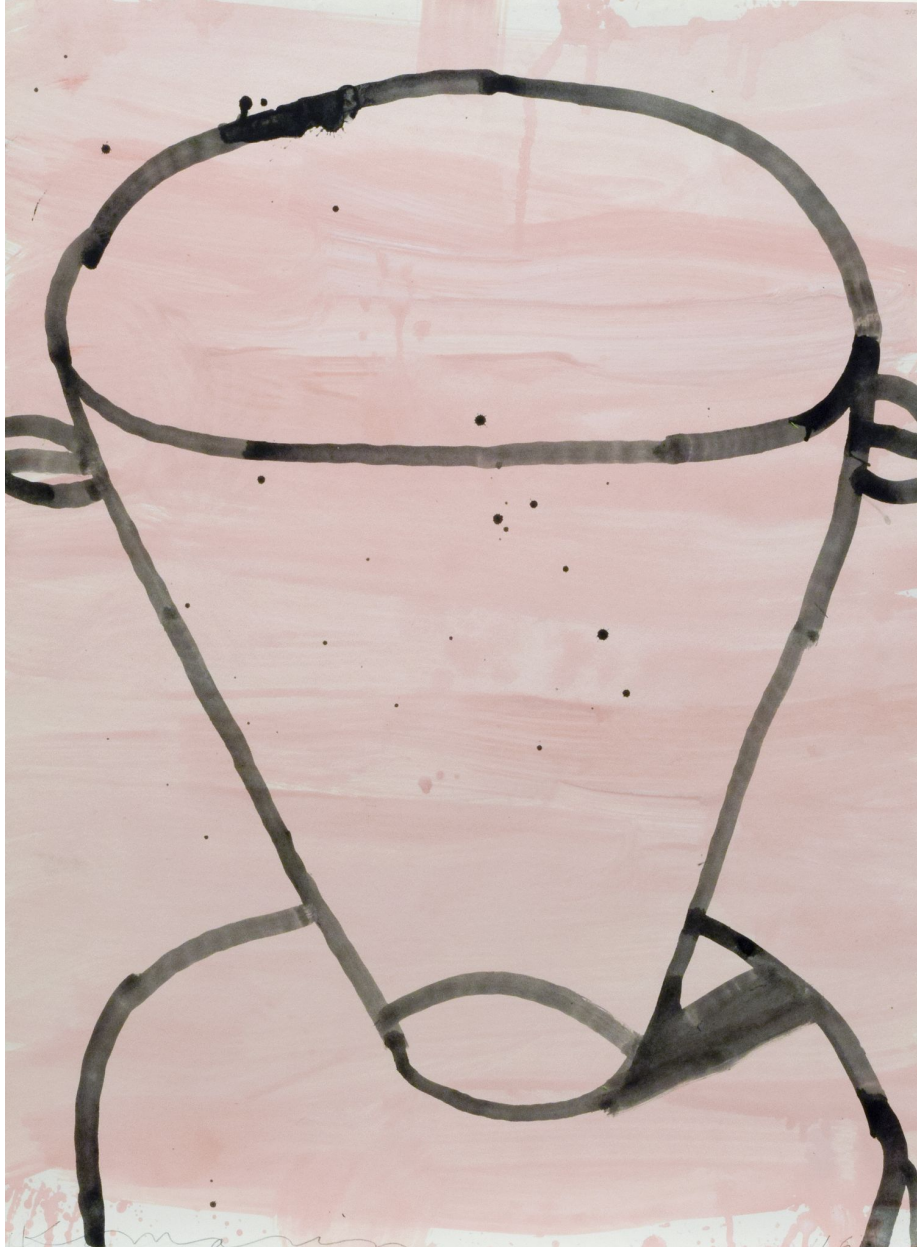

ROBISCHON

GARY KOMARIN, *VESSEL*
acrylic on paper, 30 x 22 in. (76.2 x 55.9 cm)
GK083