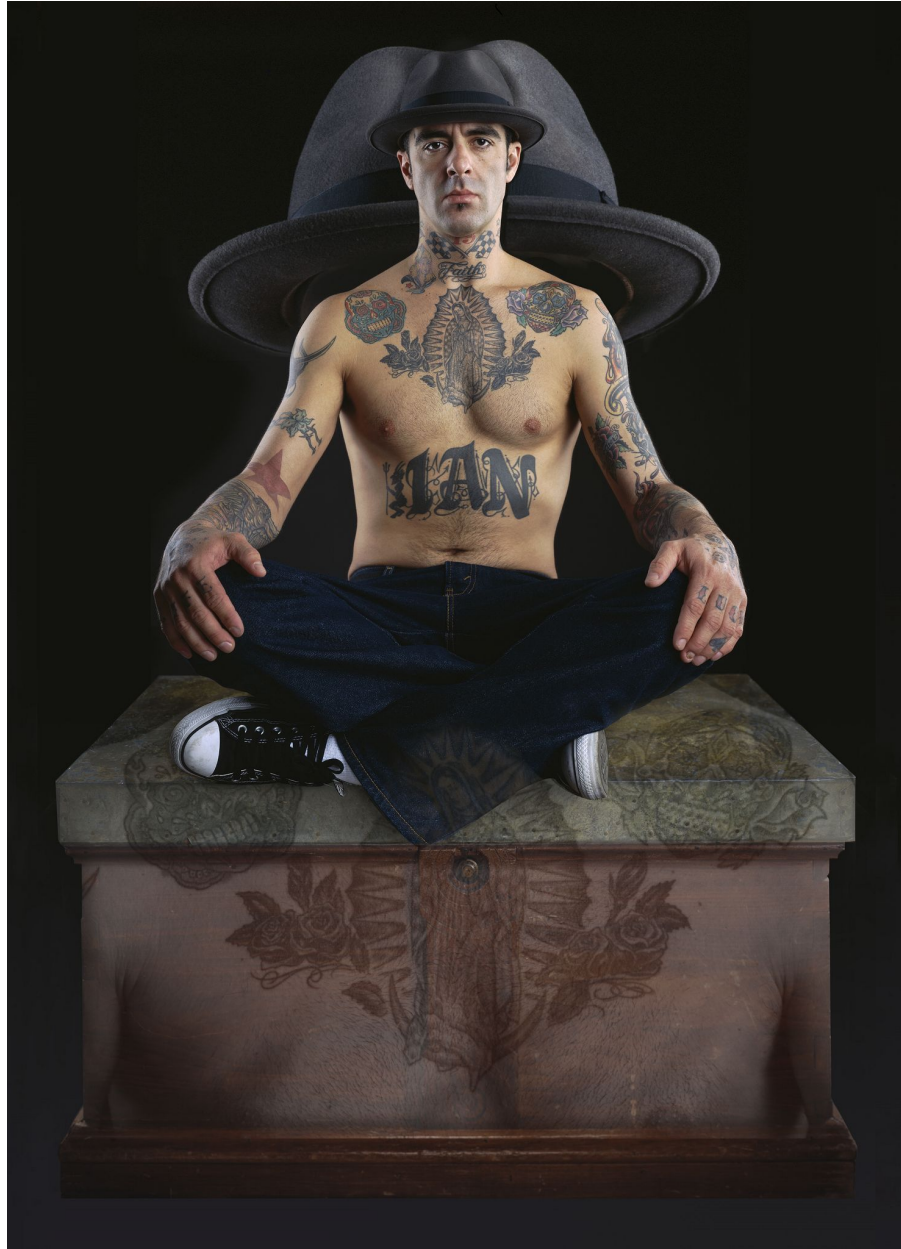

# ROBISCHON

ERIC SCHWARTZ, *IAN*  
digital photograph  
ESCH010