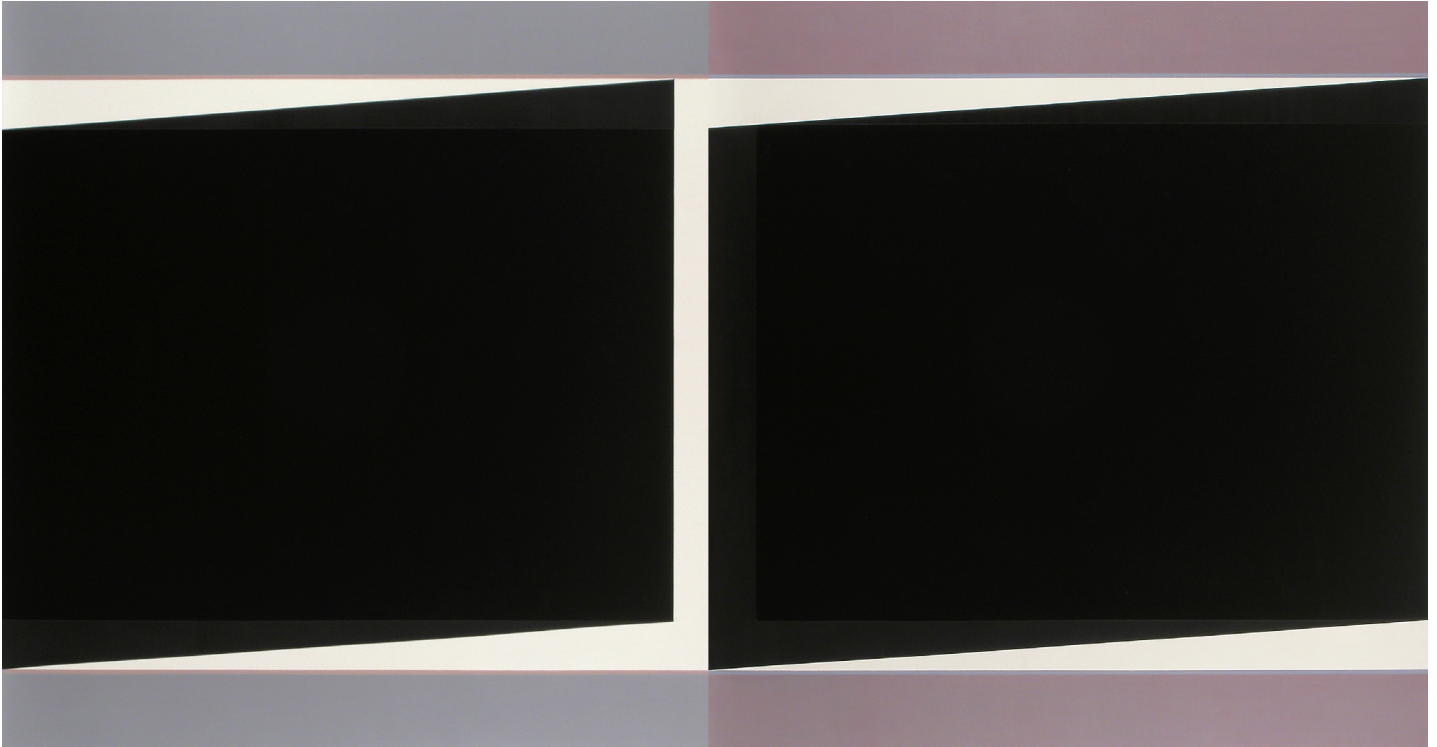

ROBISCHON

DON VOISINE, *DOUBLE ELVIS*
oil on wood panel, 46 x 88 in.
VOI045