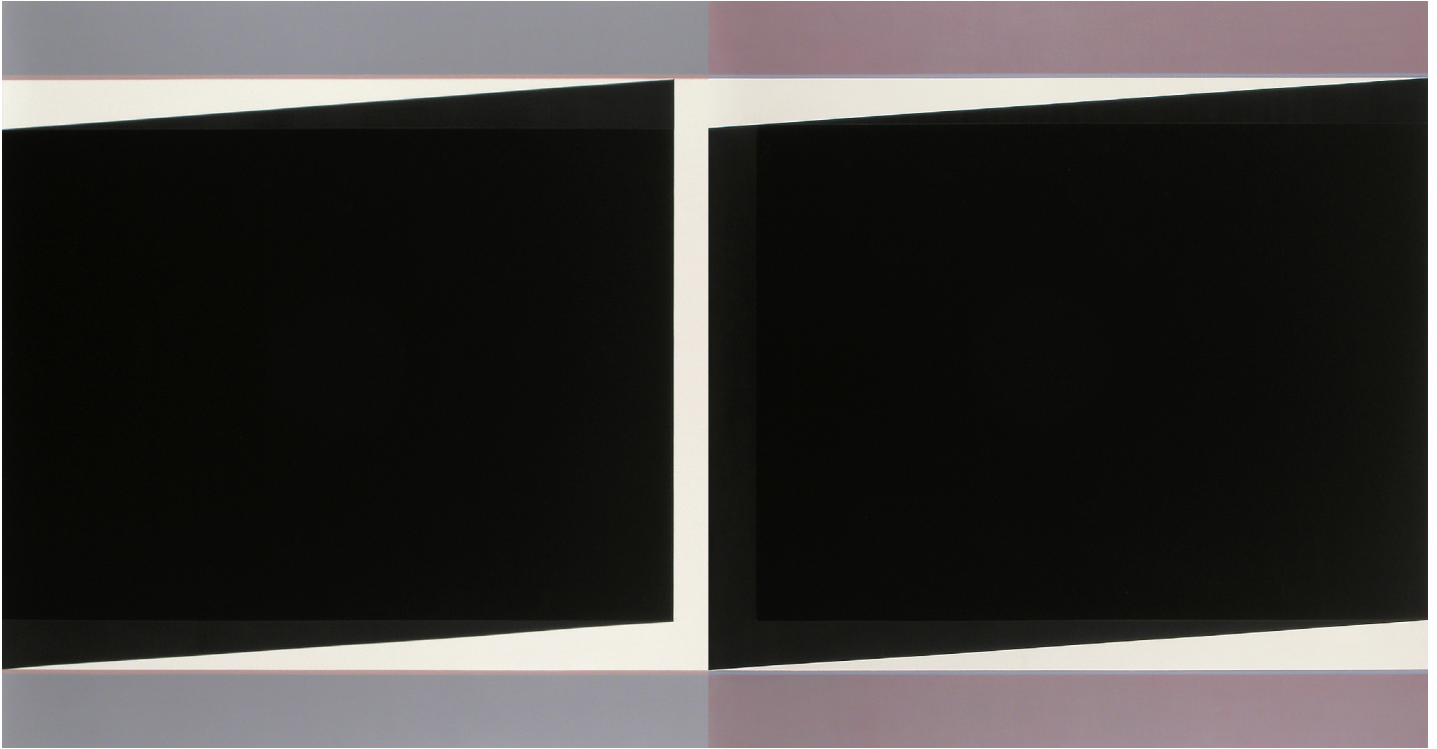

ROBISCHON

DON VOISINE, *DOUBLE ELVIS*
oil on wood panel, 46 x 88 in.
VOI045