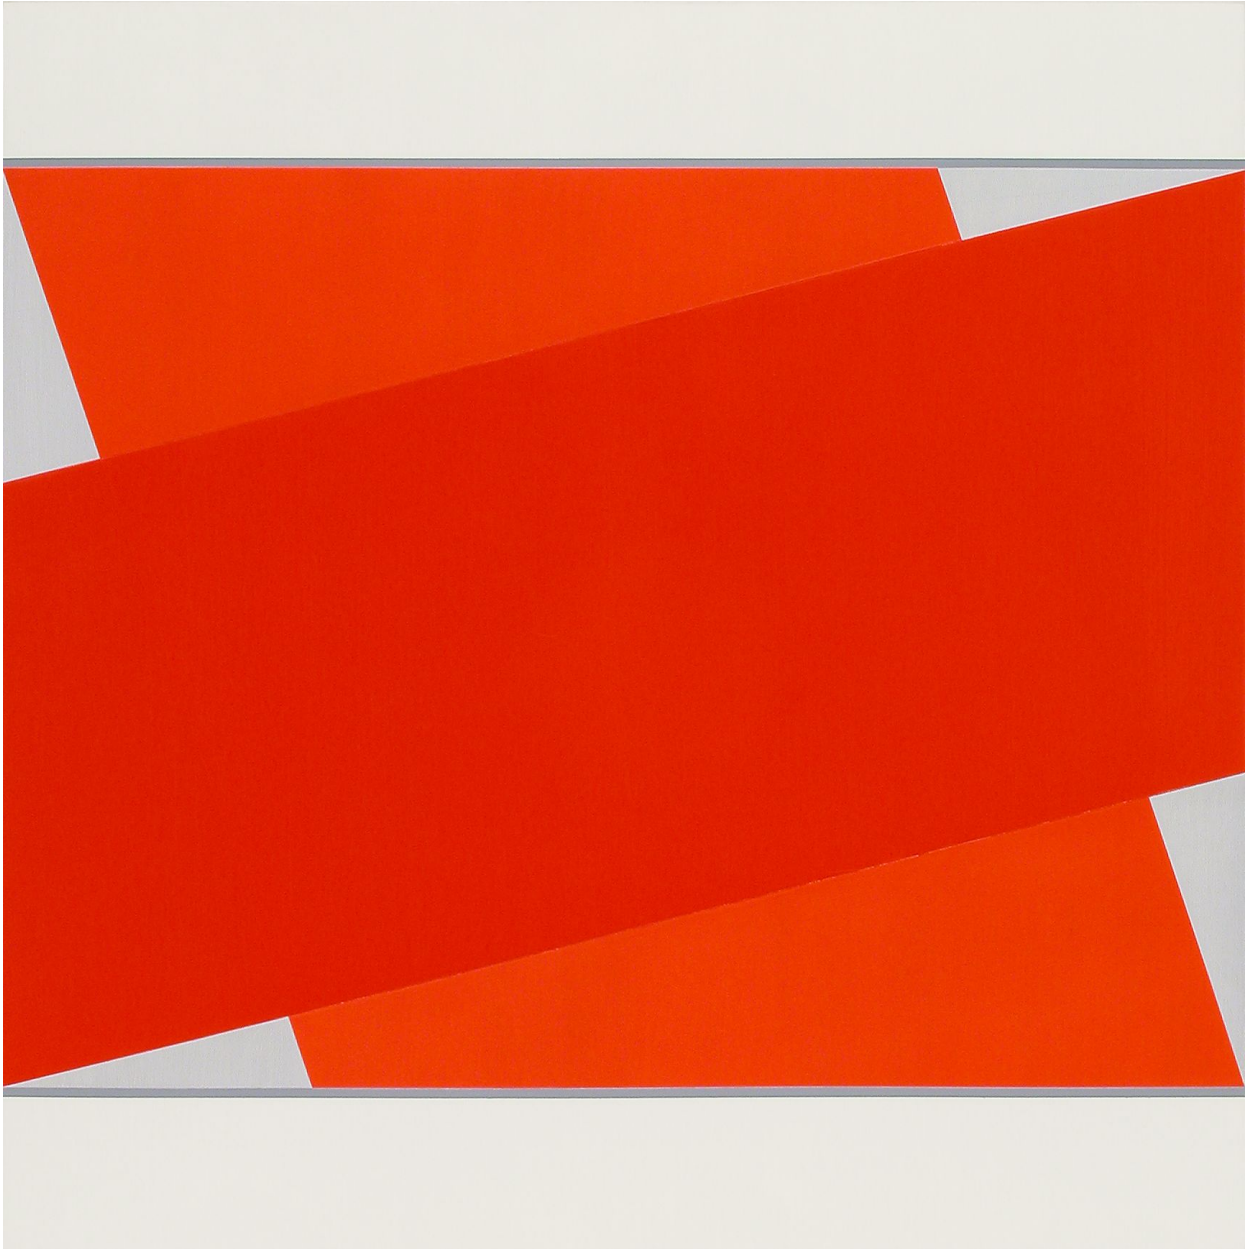

ROBISCHON

DON VOISINE, *CROSSWAY*
oil on panel, 32 x 32 in. (81.3 x 81.3 cm)
VOI024