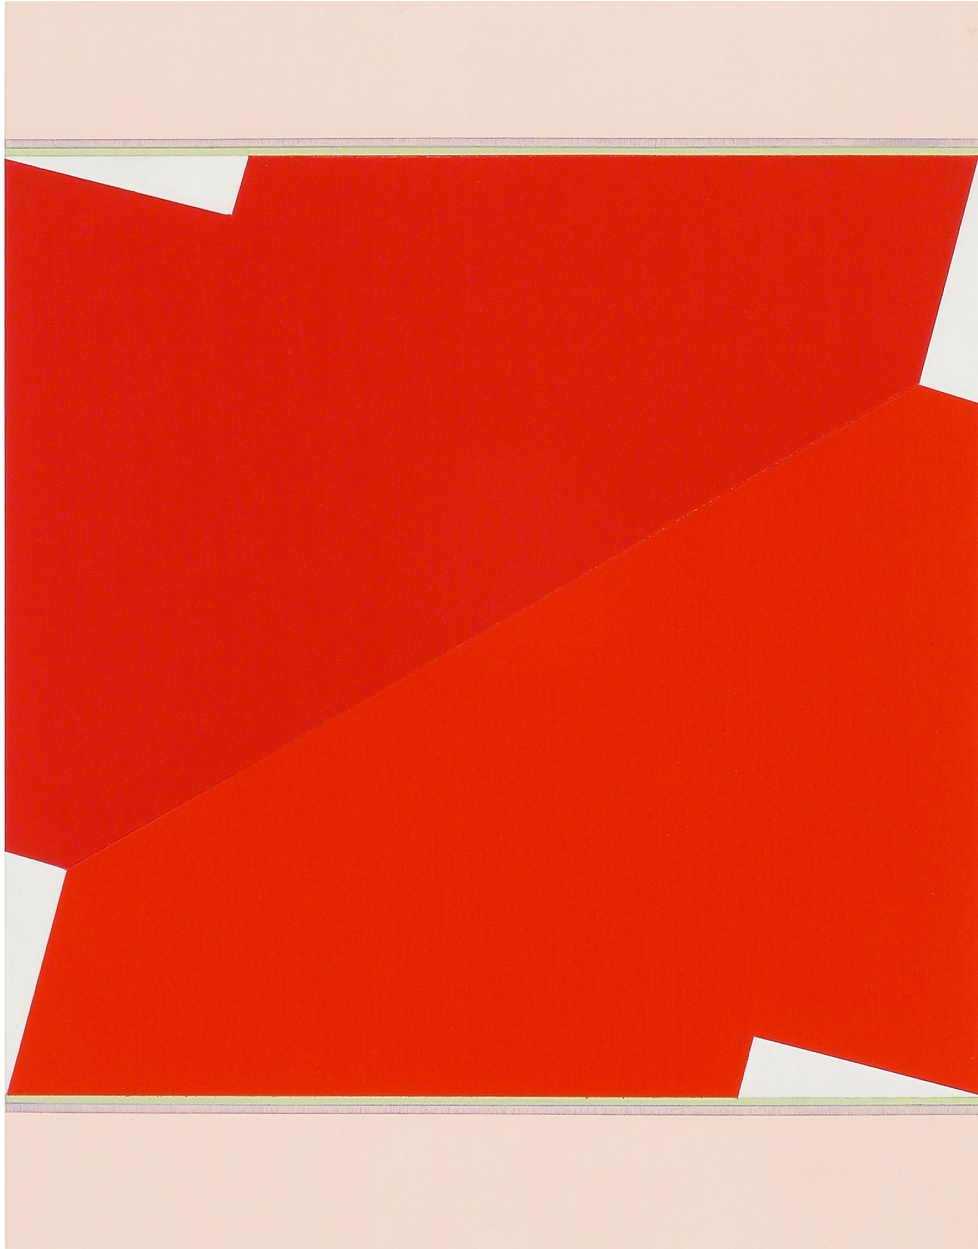

ROBISCHON

DON VOISINE, *BLUSH (ED)*
oil on panel, 18 x 14 in. (45.7 x 35.6 cm)
VOI029