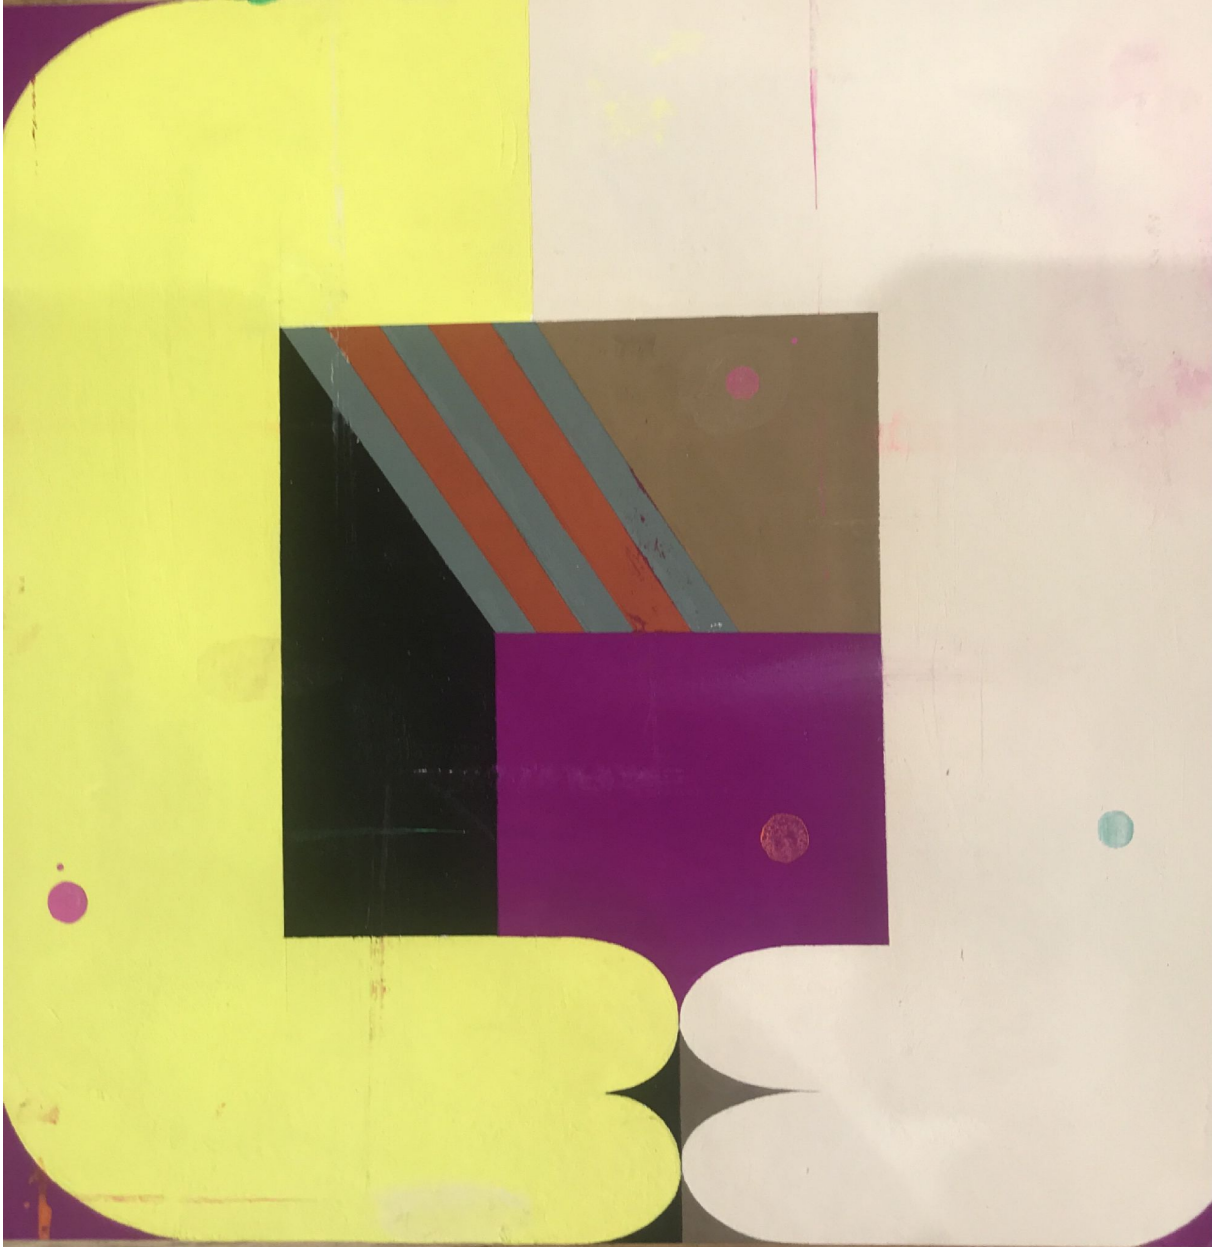

ROBISCHON

DEBORAH ZLOTSKY, *COUPLE: YELLOW AND LIGHT PEACH*
acrylic gouache on paper, framed, 9 1/2 x 9 1/2 in.
ZLO109