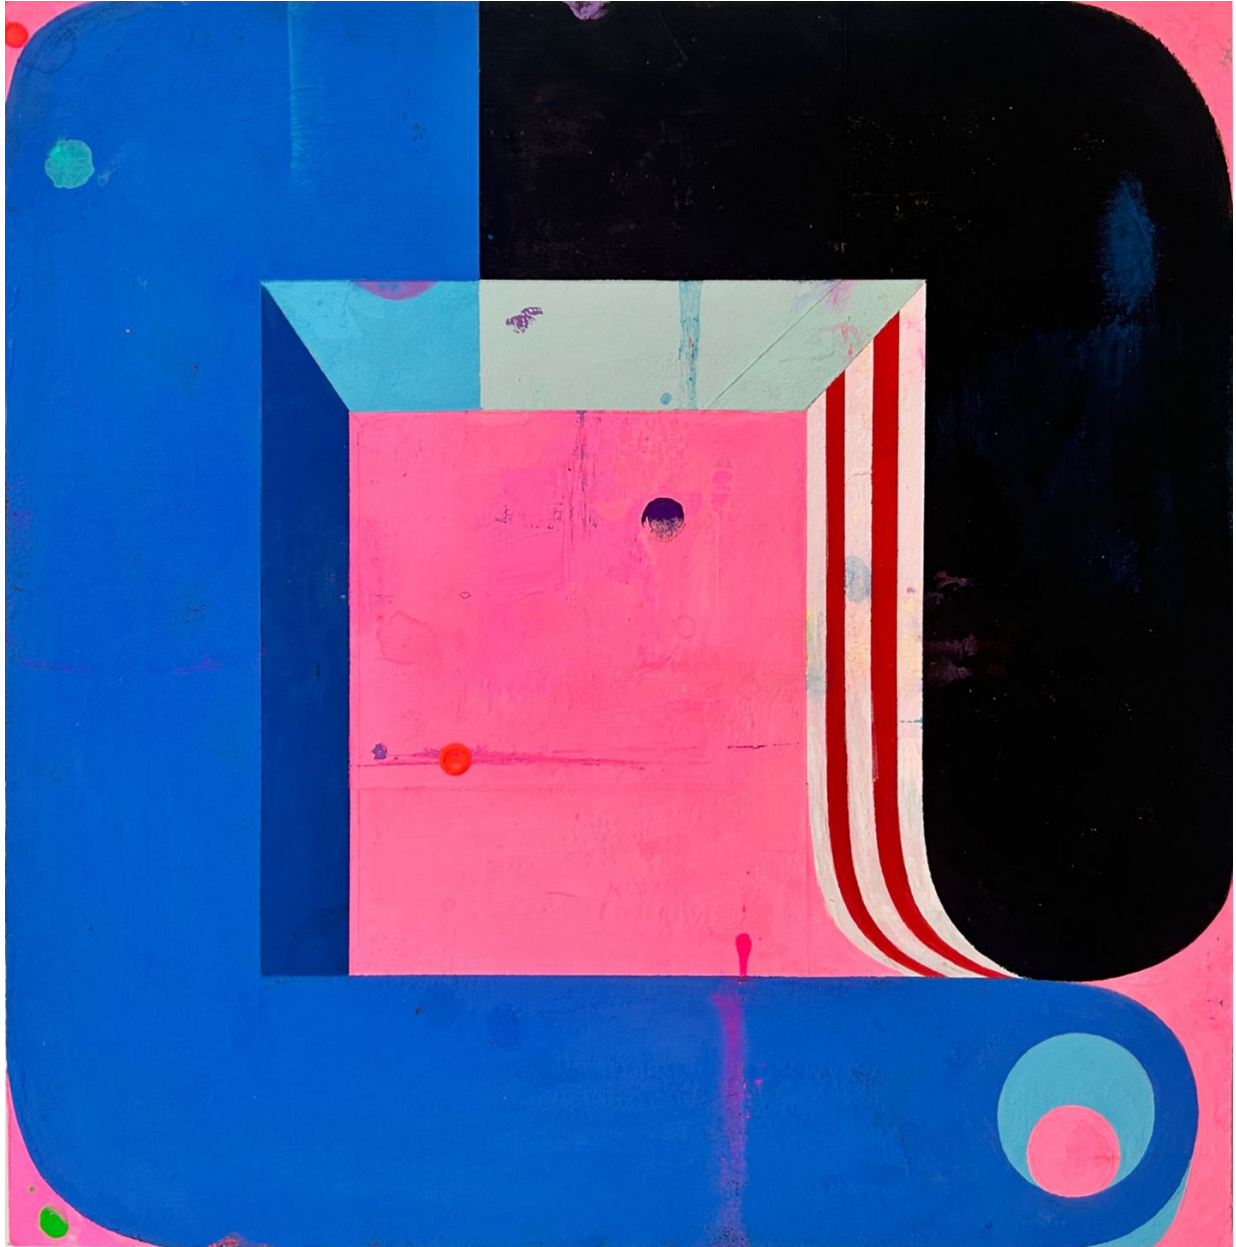

ROBISCHON

DEBORAH ZLOTSKY, *COUPLE: BLUE AND BLACK WITH STRIPES*
acrylic gouache on paper, framed, 9 3/8 x 9 3/8 in.
ZLO112