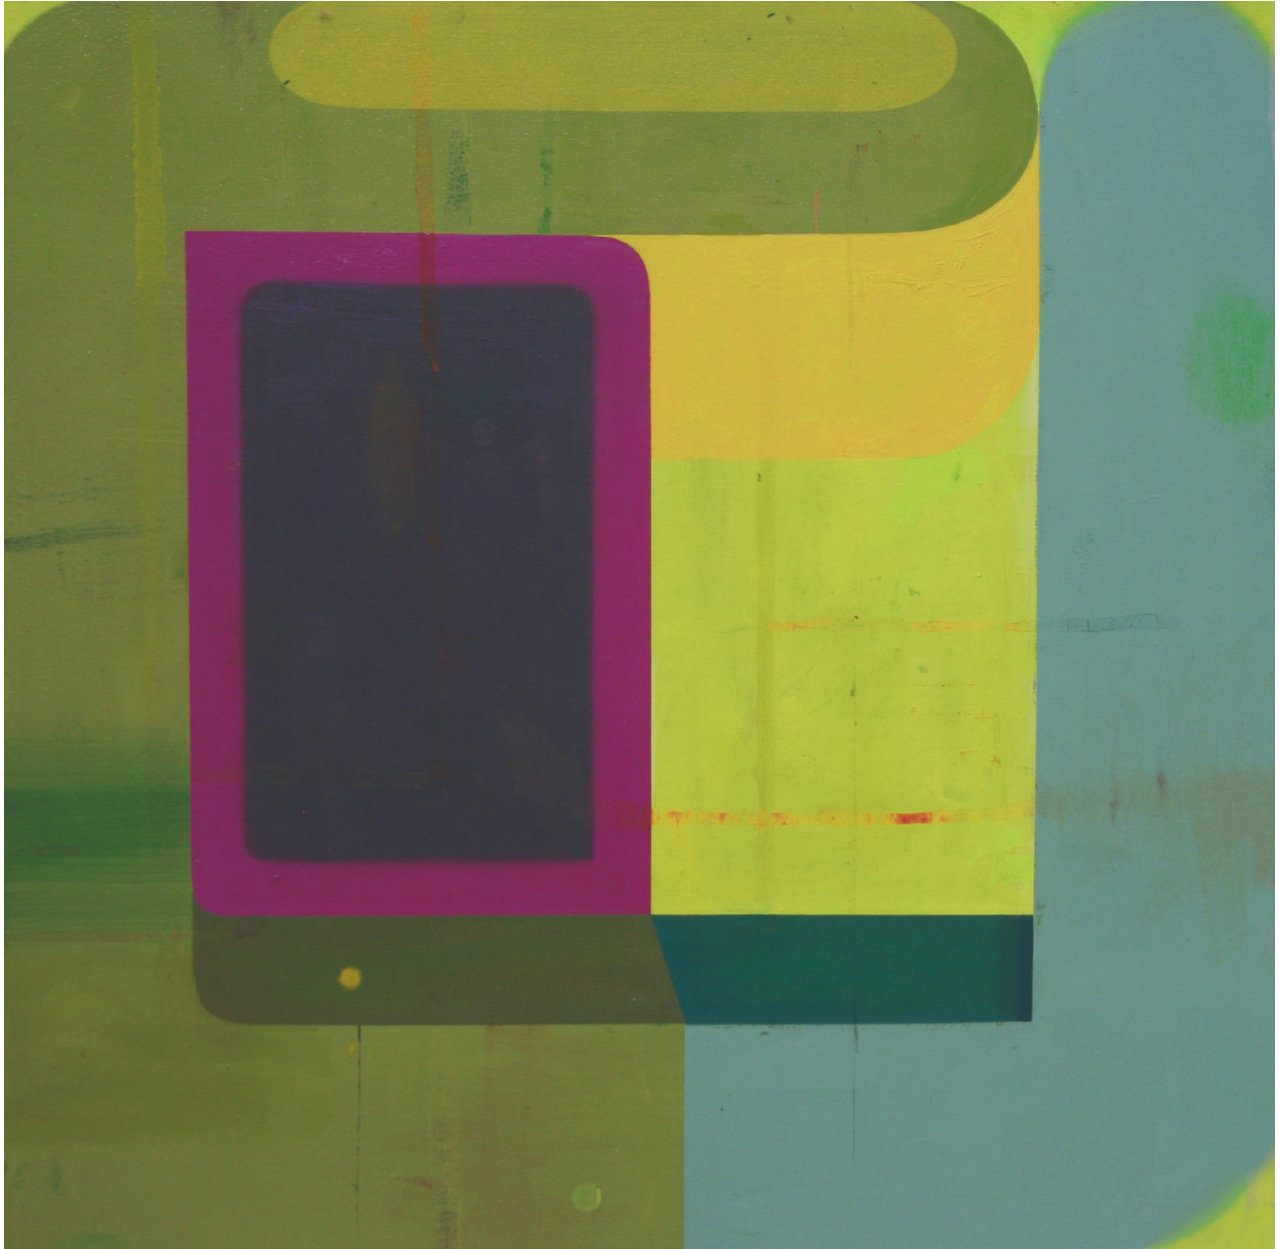

ROBISCHON

DEBORAH ZLOTSKY, *COUPLE, YELLOW GREEN AND BLUE GREEN*
oil on canvas, 24 x 24 in.
ZLO061