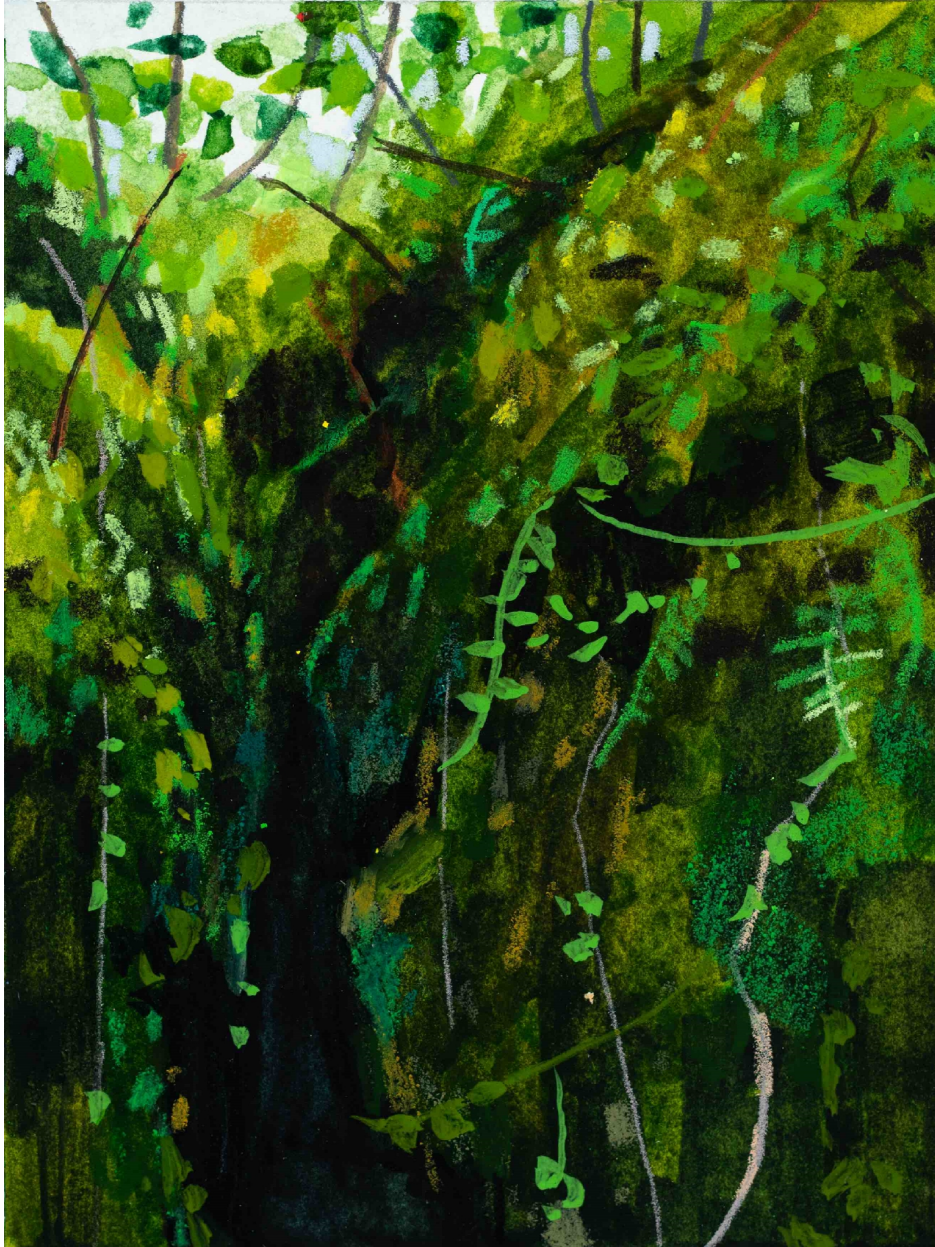

ROBISCHON

CLAIRE SHERMAN, *MOSS*
mixed media on paper, 12 x 9 in.
CSH034