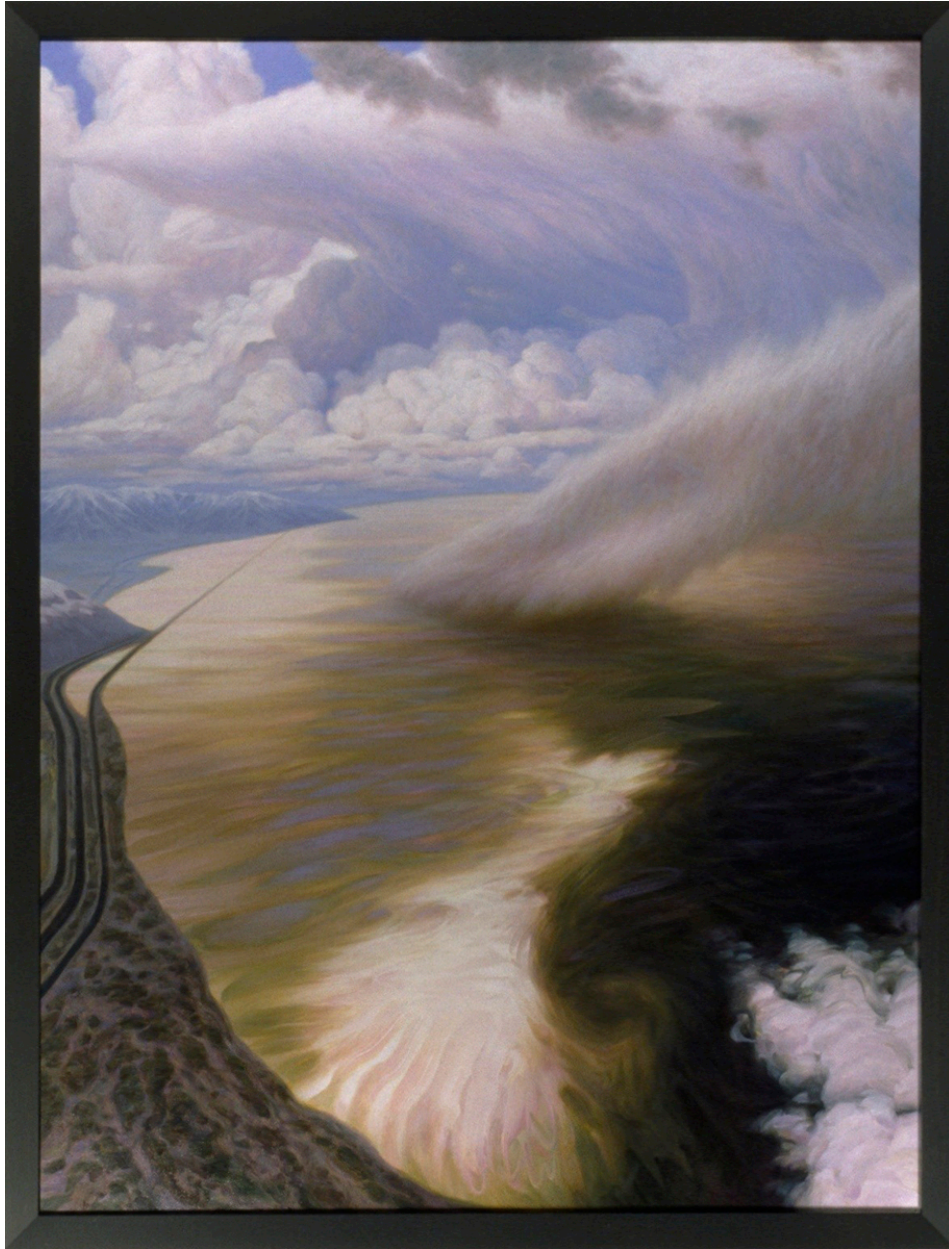

ROBISCHON

CHUCK FORSMAN, *DESCENT*
oil on panel, 50 1/8 x 38 1/4 in. (127.3 x 97.2 cm)
CF017