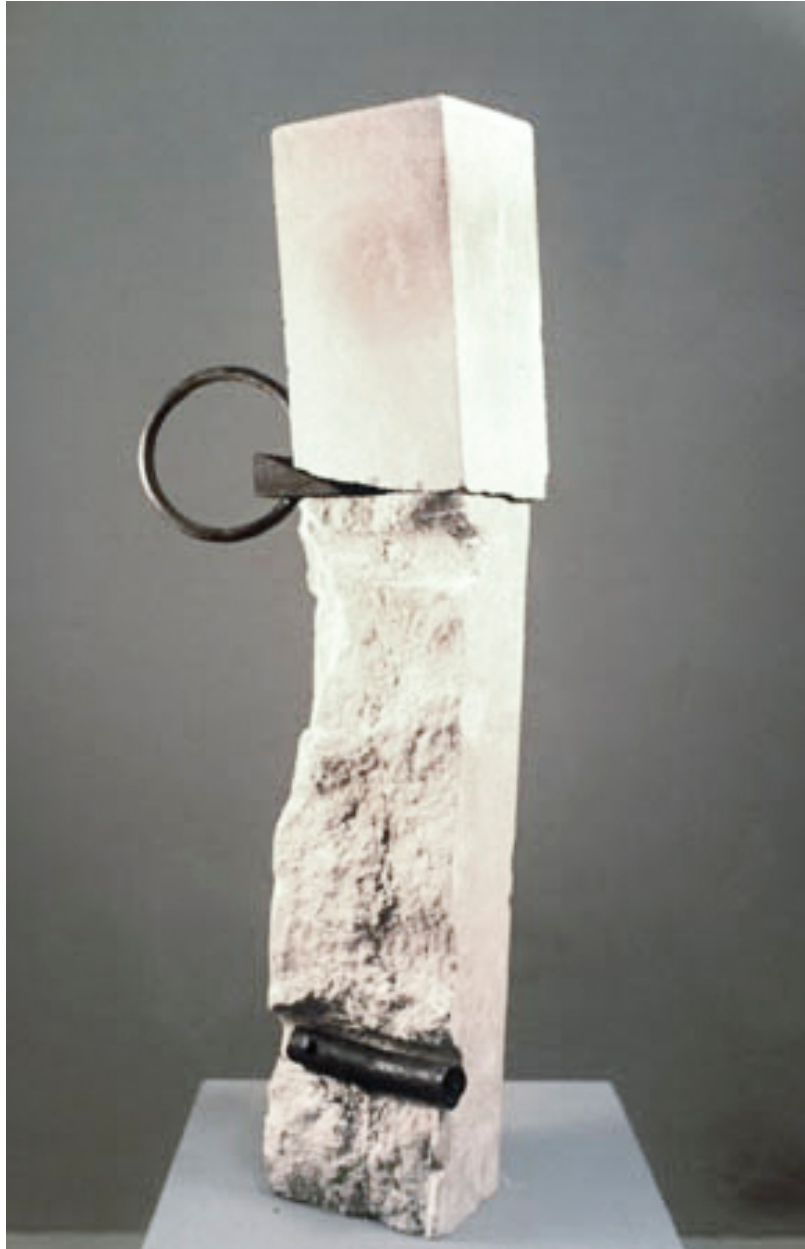

# ROBISCHON

CARL REED, *Ring Post*  
limestone and steel sculpture, (81.3 x 30.5 x 15.2 cm)  
CR002