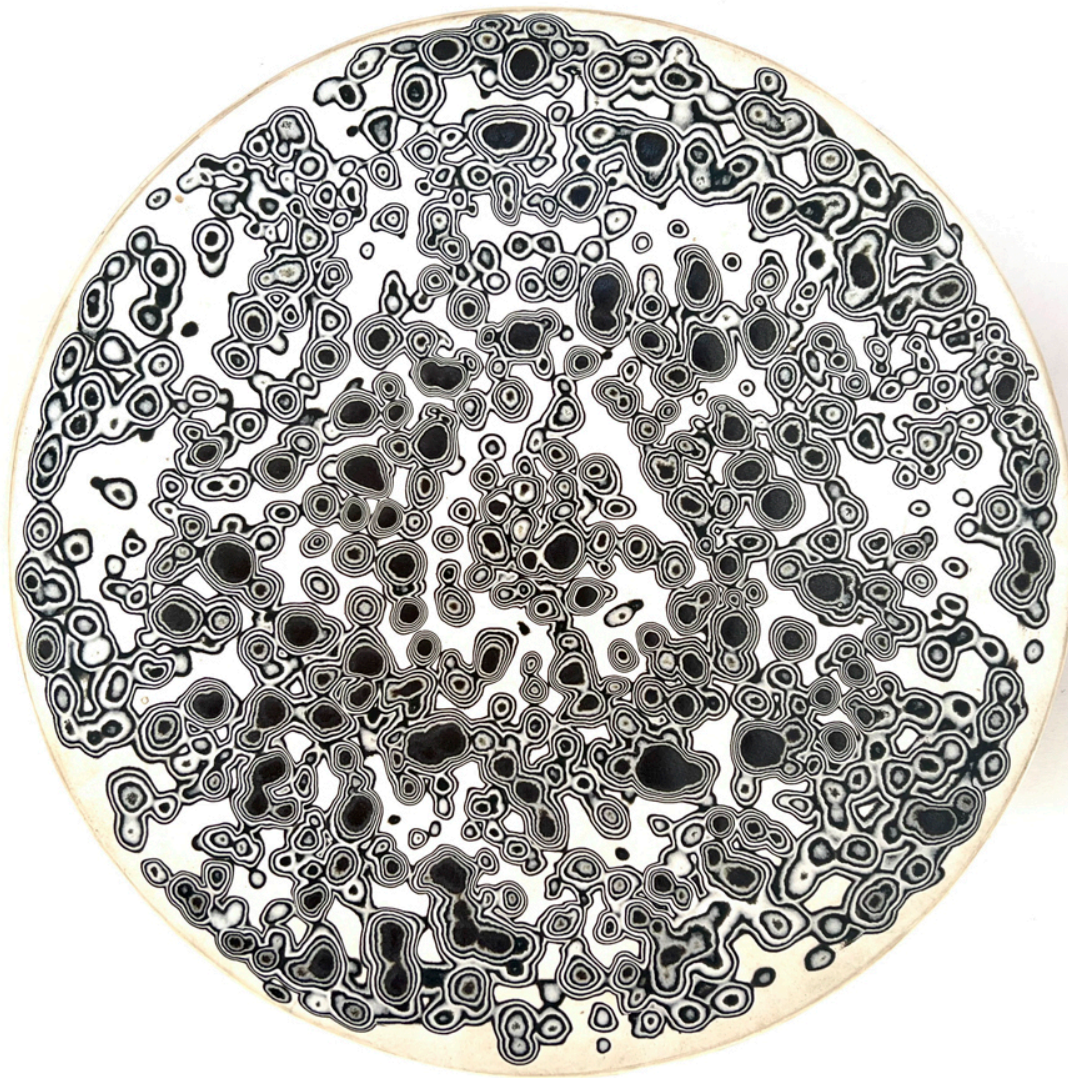

# ROBISCHON

BRAD MILLER, *PLATTER*  
glazed porcelain, 3 1/2 x 17 x 17 in.  
BM221