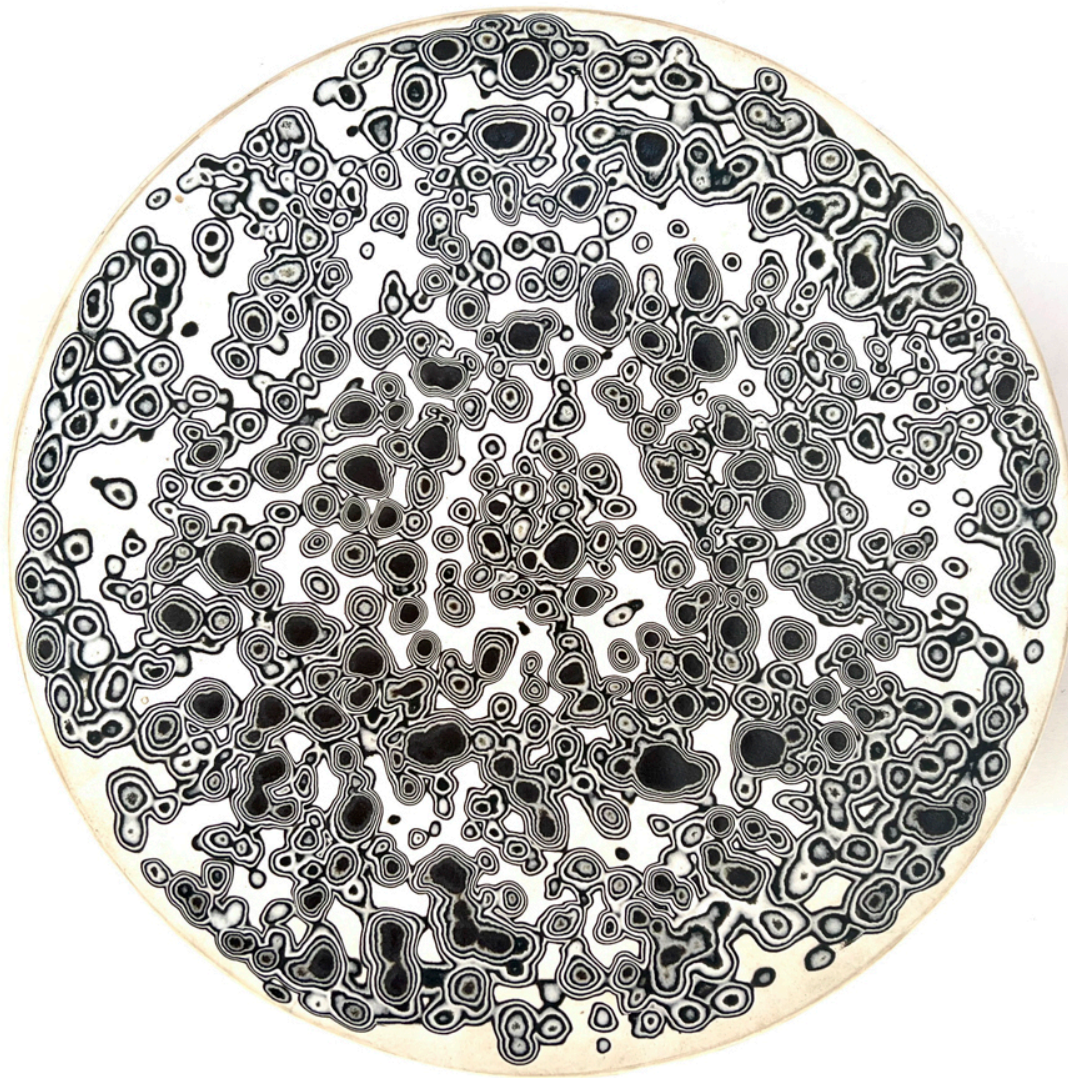

ROBISCHON

BRAD MILLER, *PLATTER*
glazed porcelain, 3 1/2 x 17 x 17 in.
BM221