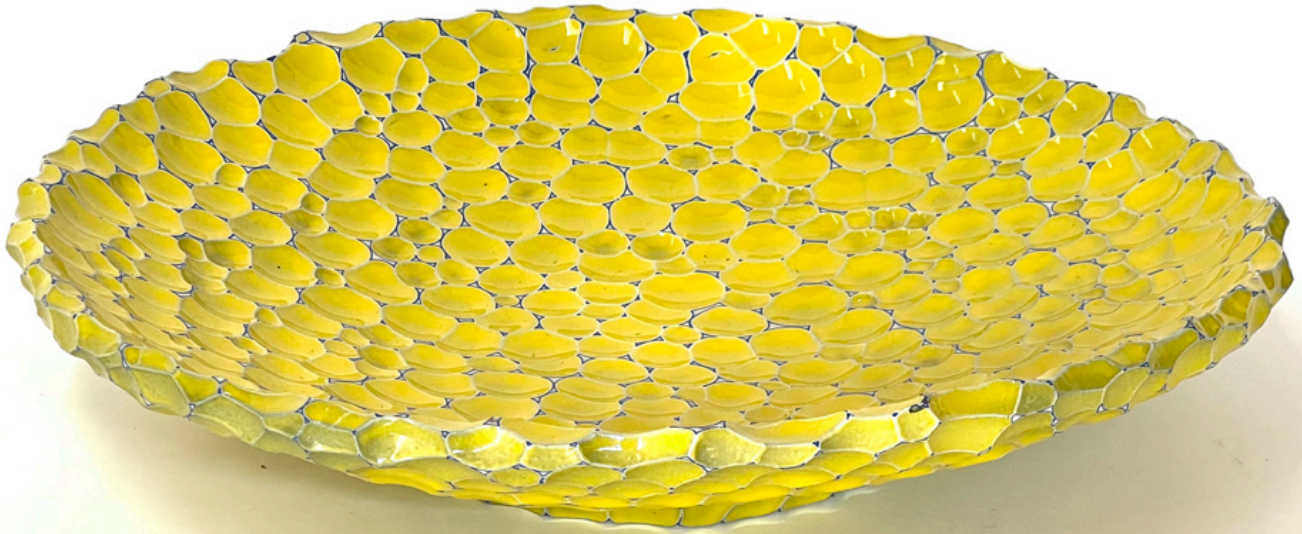

ROBISCHON

BRAD MILLER, *BOWL*
glazed earthenware, 2 1/2 x 14 x 14 in.
BM241