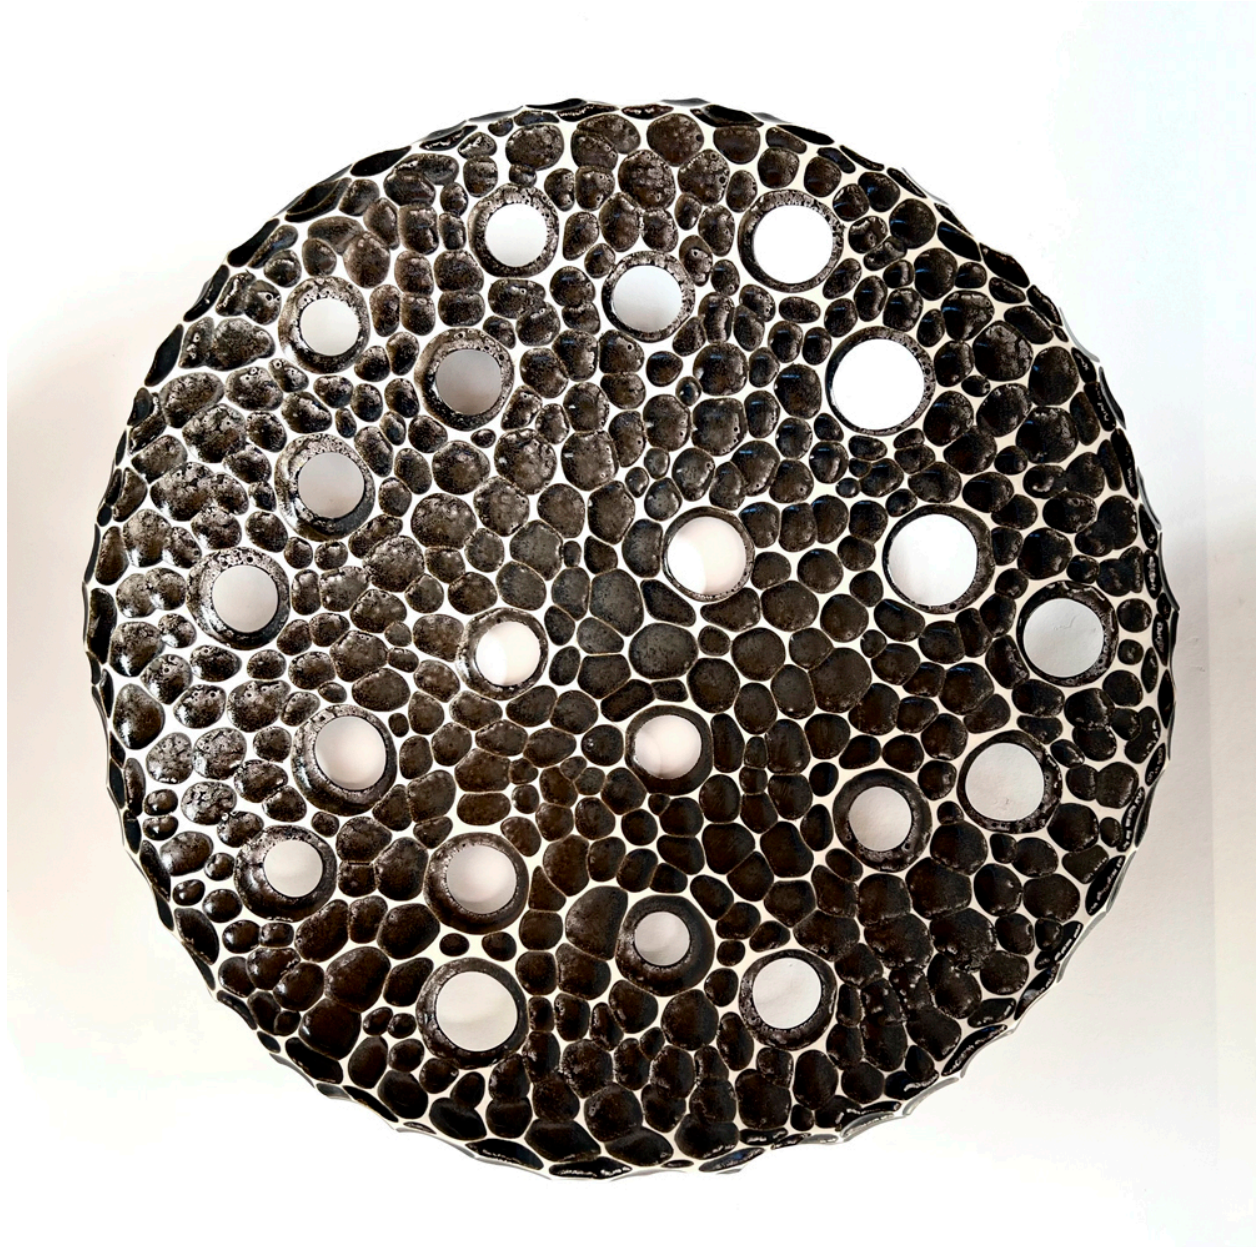

ROBISCHON

BRAD MILLER, *21 HOLE*
glazed porcelain, 3 x 20 1/2 x 20 1/2 in.
BM206