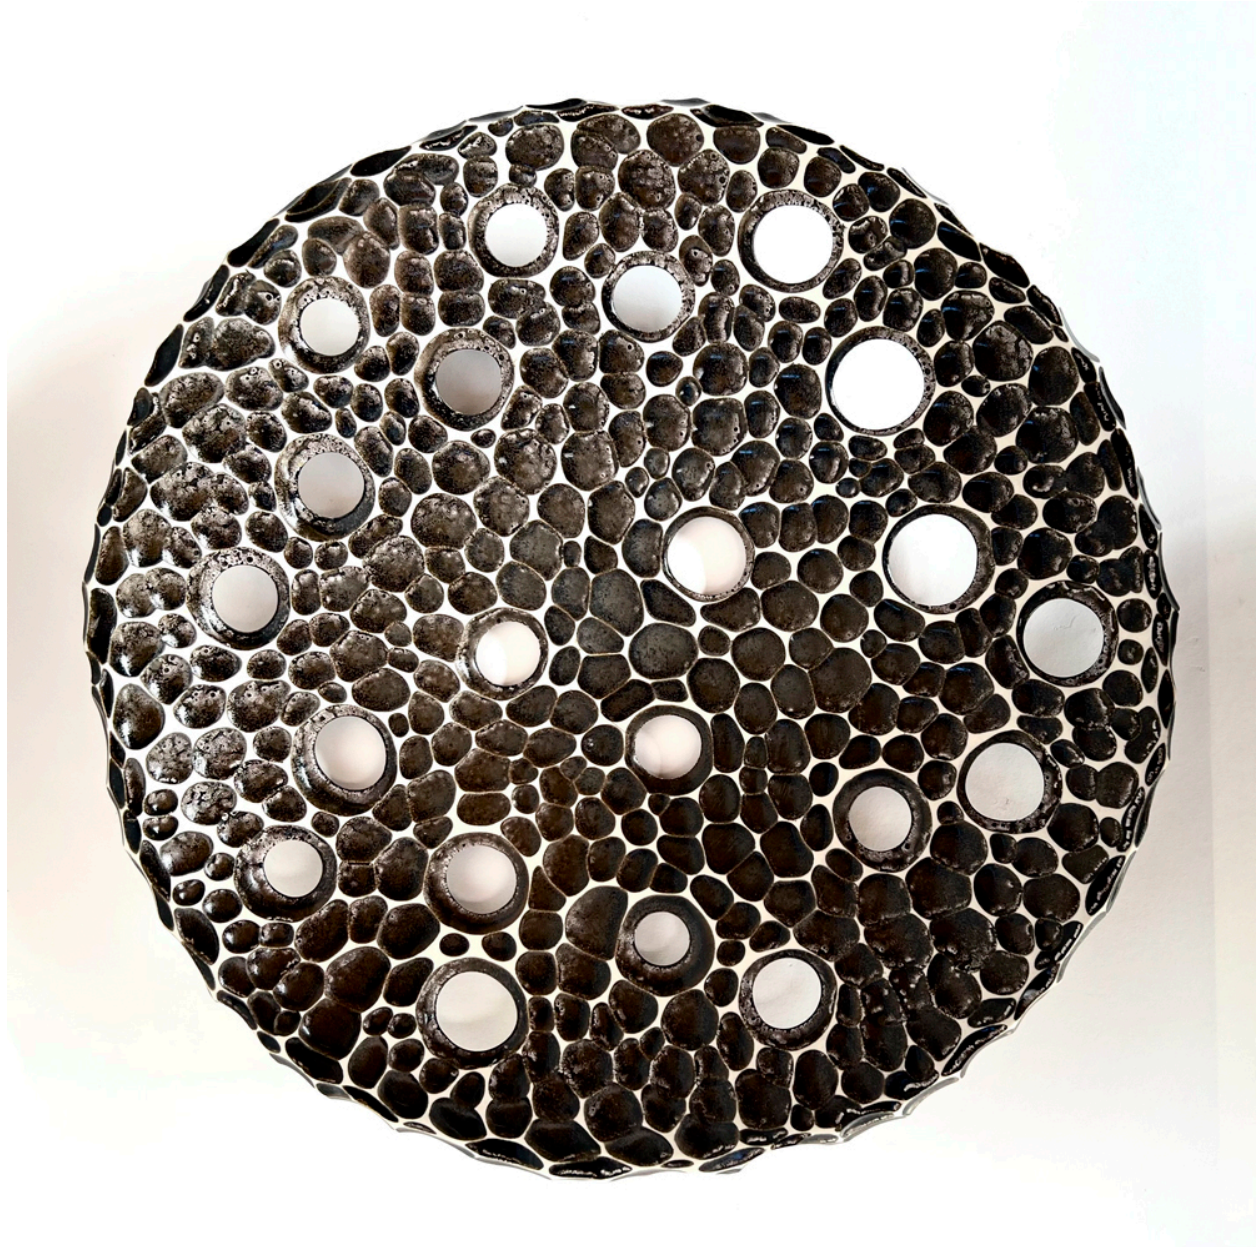

# ROBISCHON

BRAD MILLER, *21 HOLE*  
glazed porcelain, 3 x 20 1/2 x 20 1/2 in.  
BM206