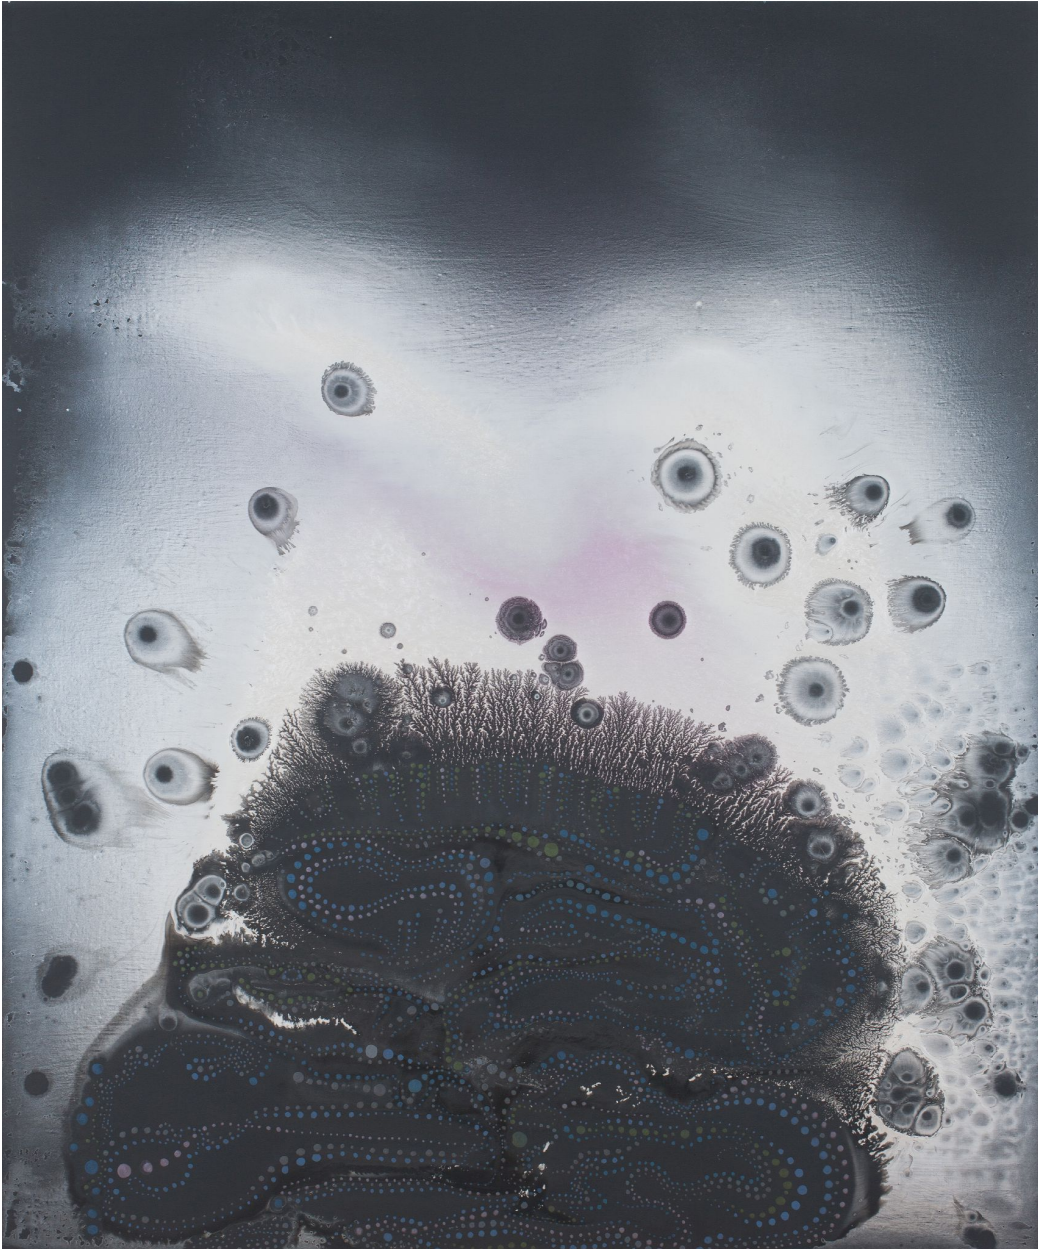

# ROBISCHON

BARBARA TAKENAGA, *SIDELONG*  
acrylic on linen, 54 x 45 in. (137.2 x 114.3 cm)  
TAK011