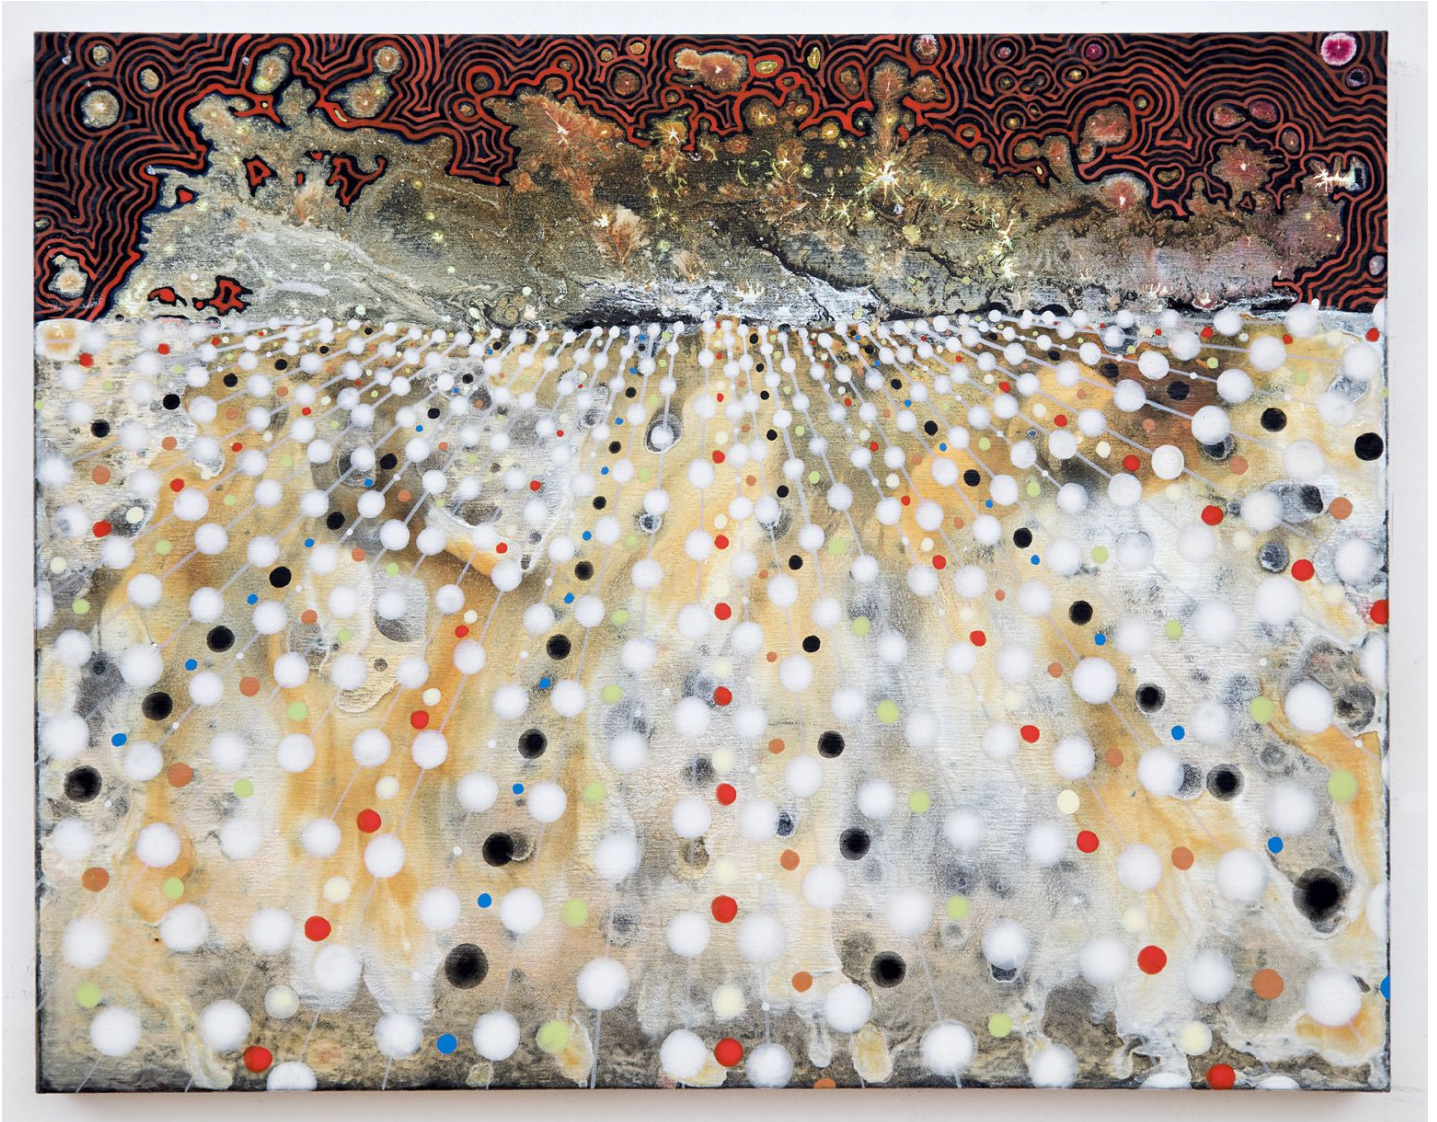

# ROBISCHON

BARBARA TAKENAGA, *RED SKY*  
acrylic on wood panel, 11 x 14 in.  
TAK020