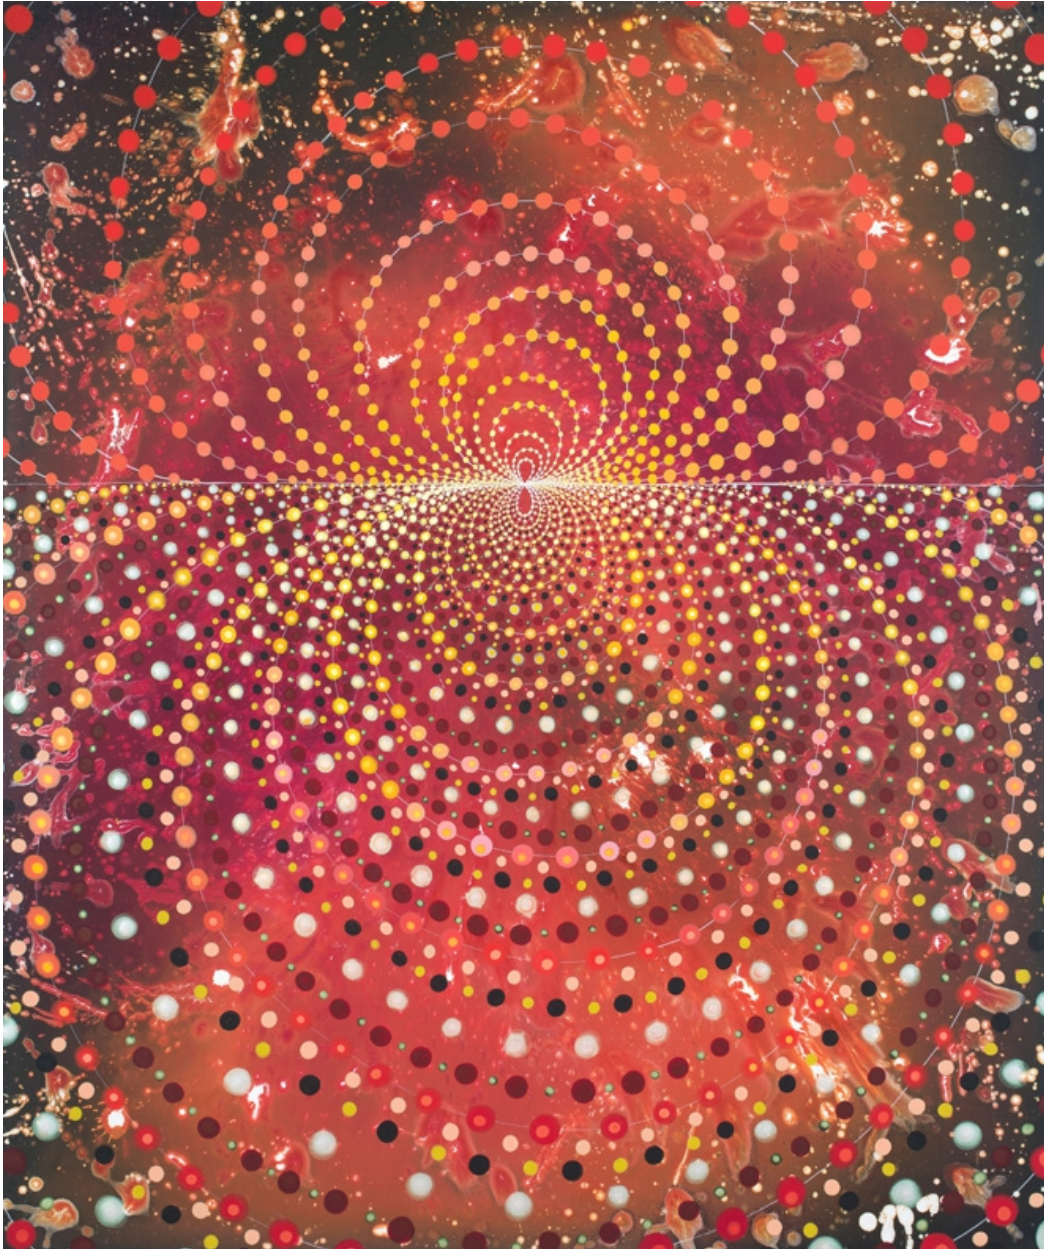

ROBISCHON

BARBARA TAKENAGA, *LINES OF FORCE (RED)*
acrylic on panel, 54 x 45 in.
TAK025