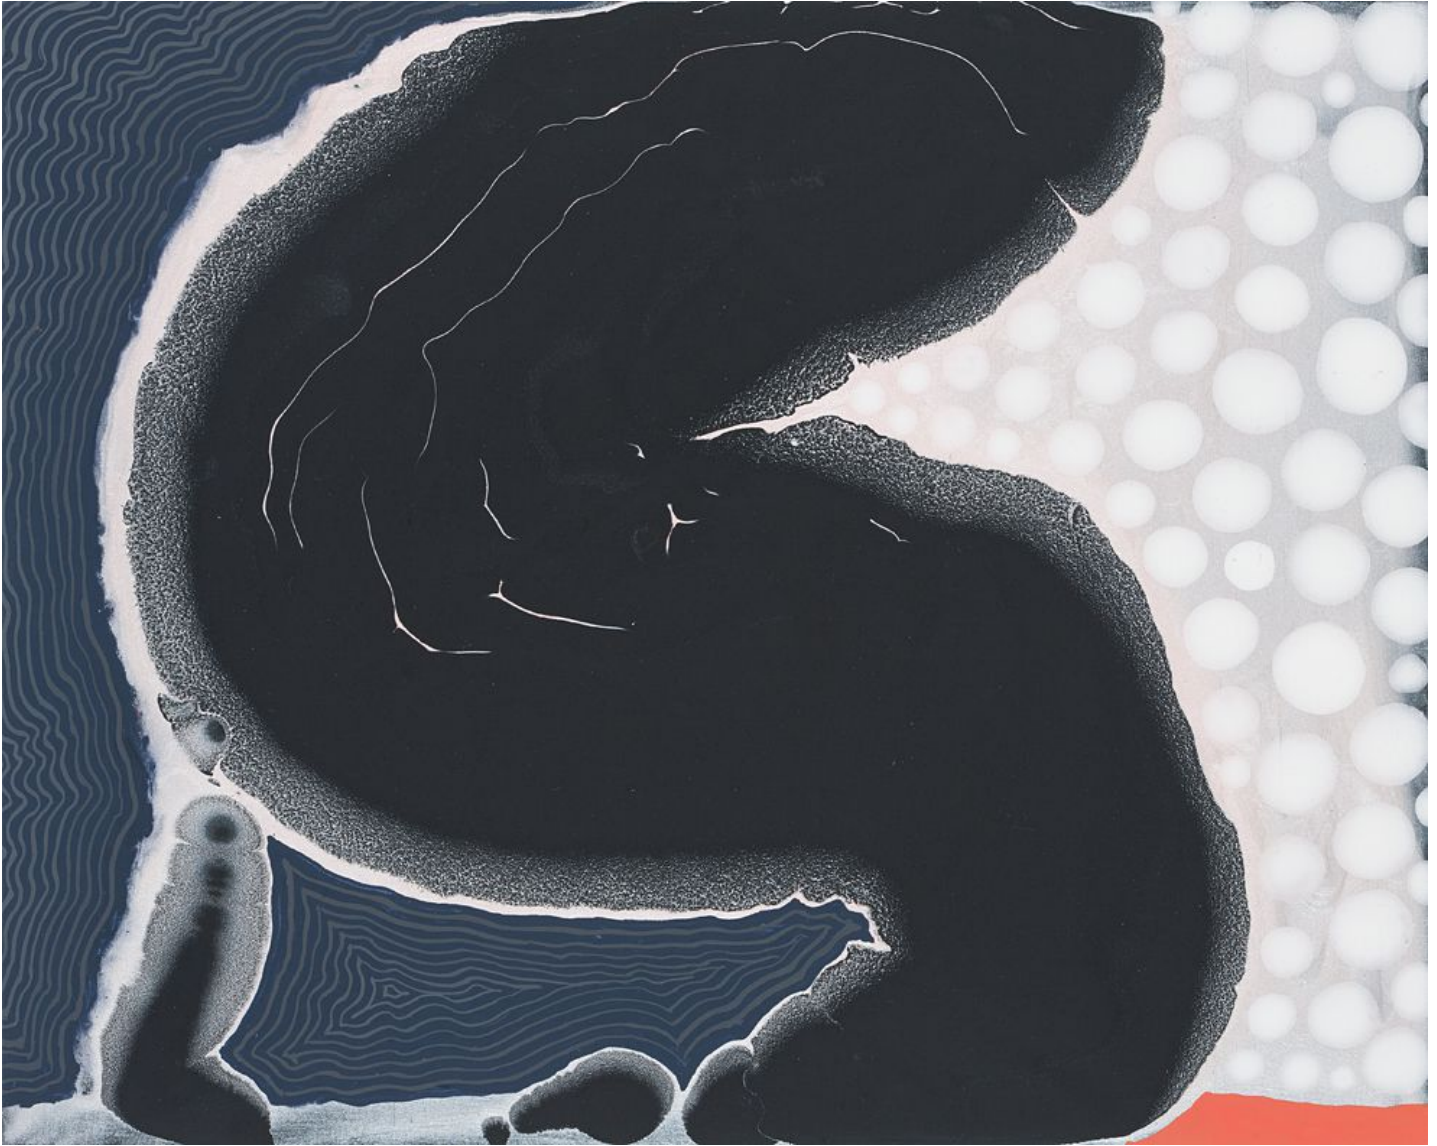

ROBISCHON

BARBARA TAKENAGA, *ESS*
acrylic on wood panel, 8 x 10 in. (20.3 x 25.4 cm)
TAK017