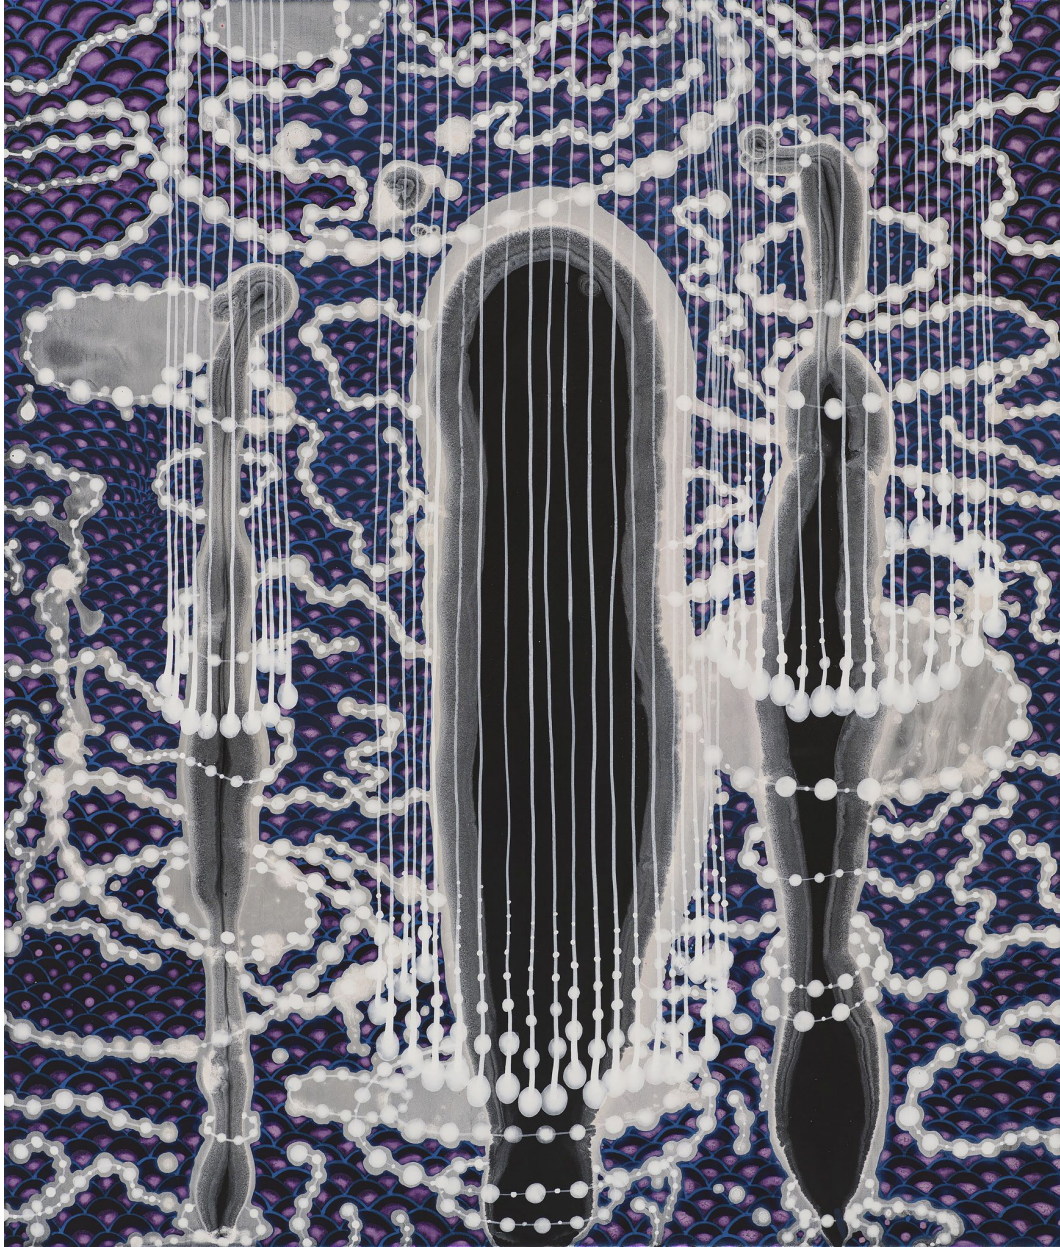

ROBISCHON

BARBARA TAKENAGA, *CLOSER*
acrylic on linen, 20 x 17 in.
TAK041