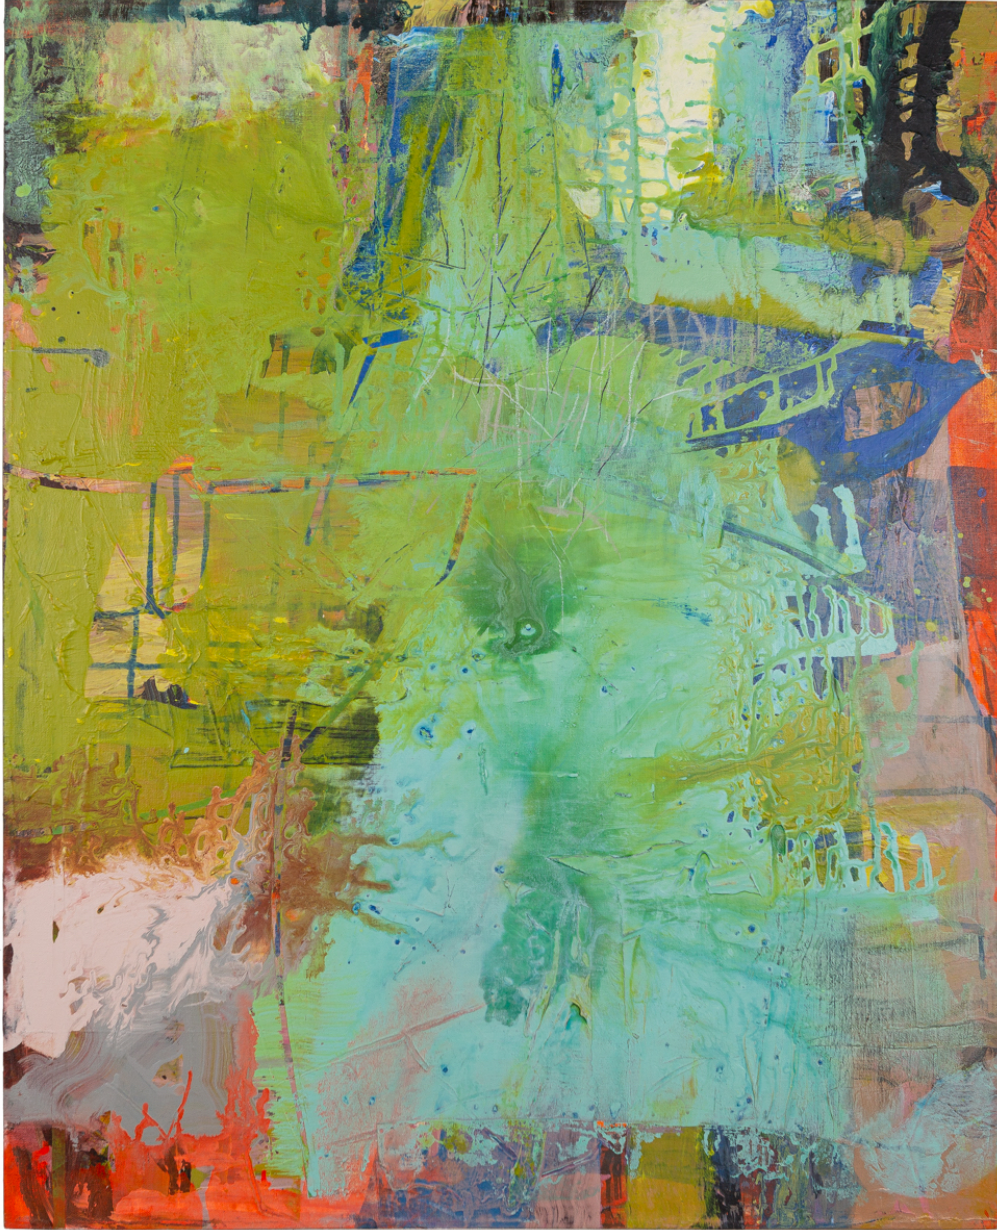

ROBISCHON

AUDREY TULIMIERO WELCH, *FOR HEATHER*
acrylic on canvas, 40 x 32 in.
ATW016