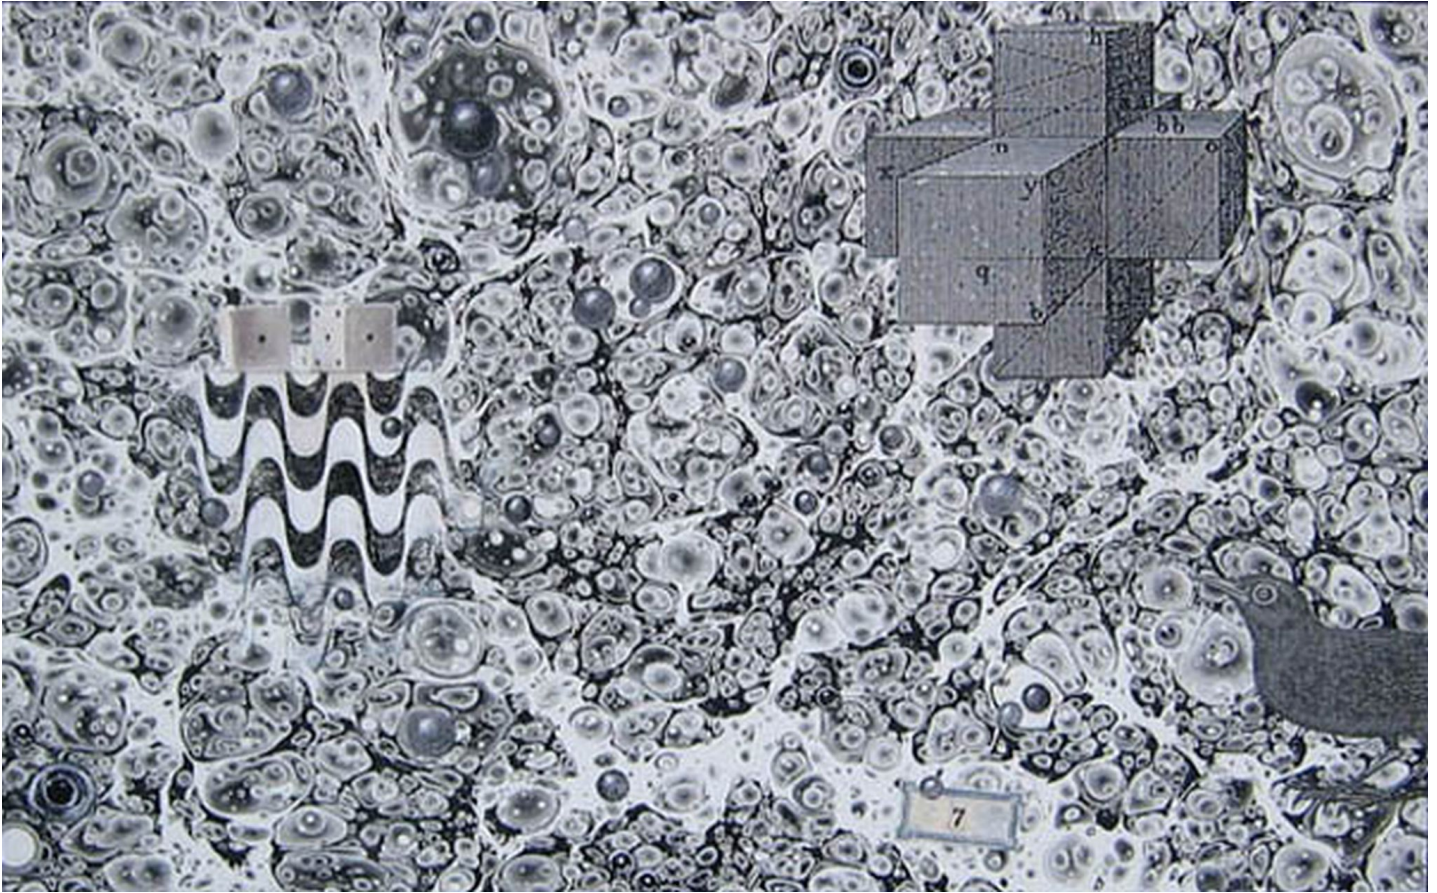

ROBISCHON

ANNE CONNELL, *GOLDEN MEAN #7*
collage on panel, 8 x 14 in. (20.3 x 35.6 cm)
AC036