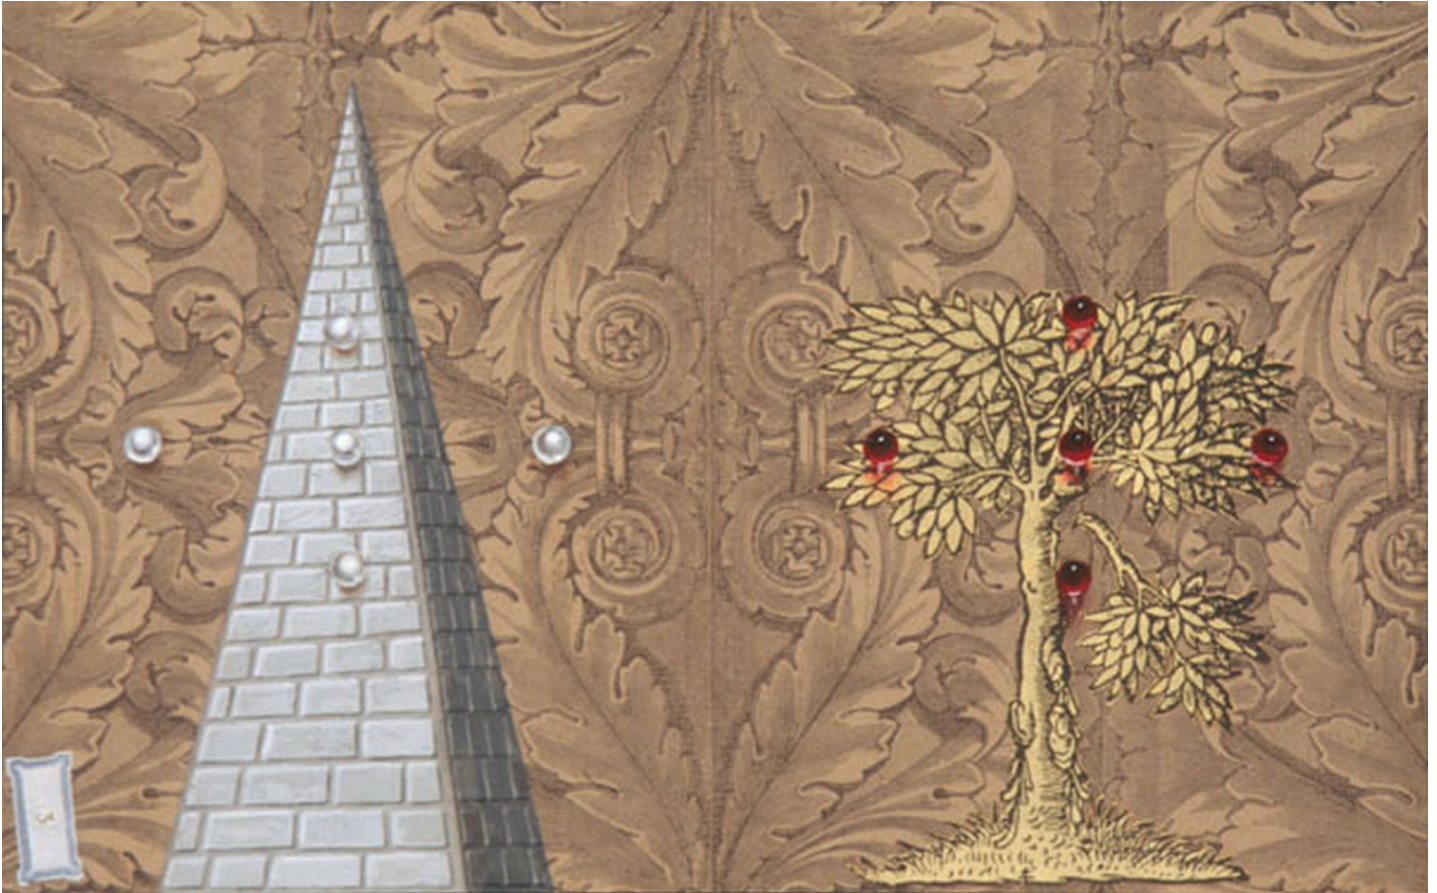

ROBISCHON

ANNE CONNELL, *GOLDEN MEAN #3*
collage on panel, 8 x 14 in. (20.3 x 35.6 cm)
AC032