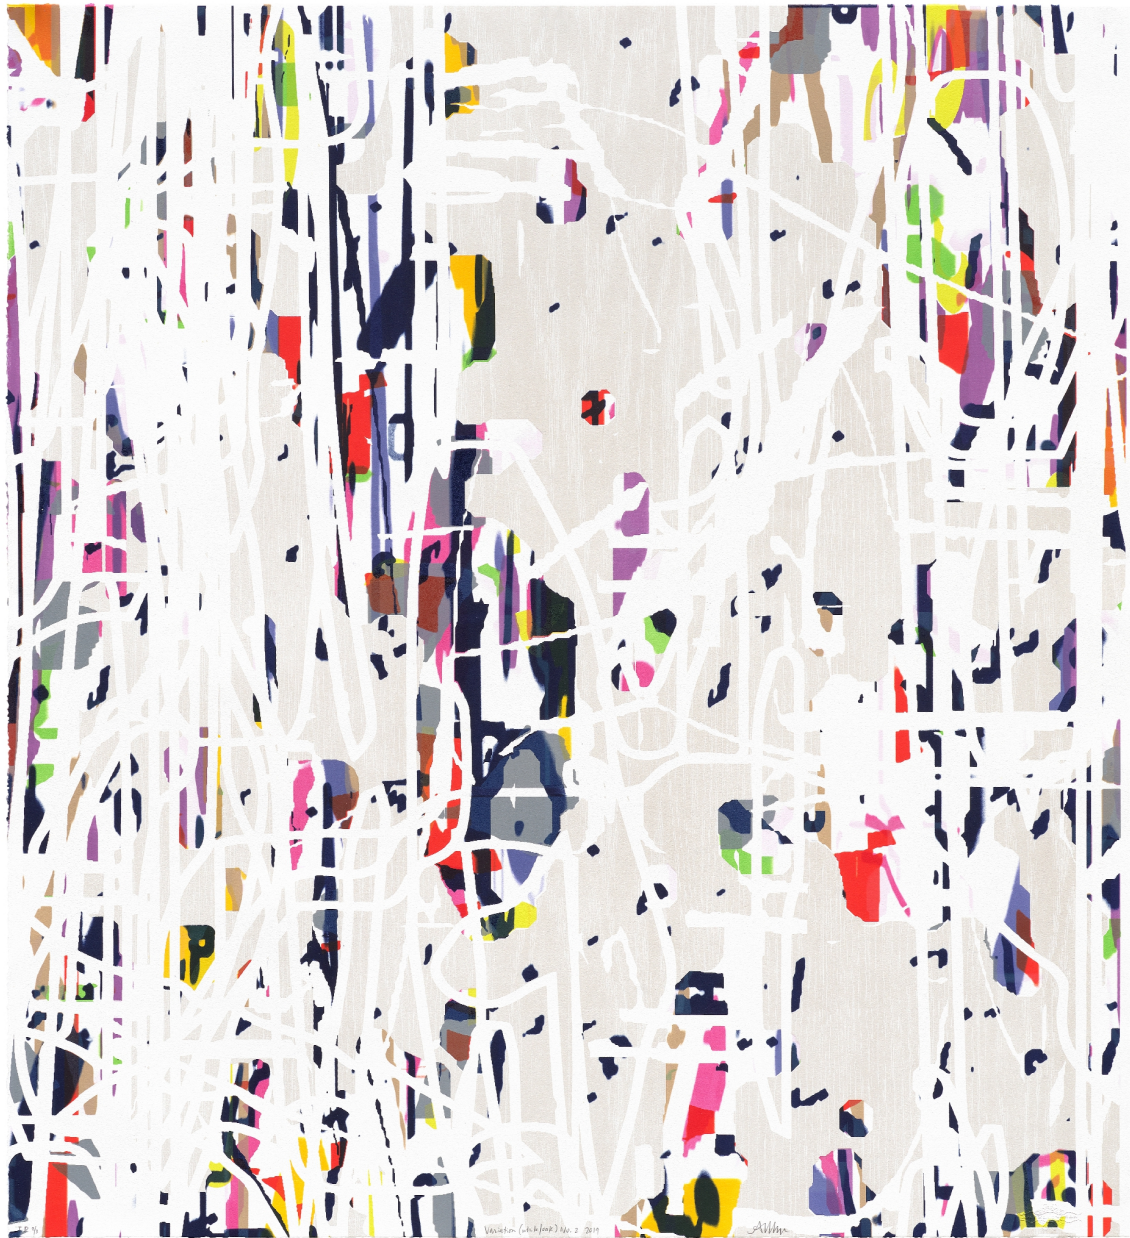

# ROBISCHON

AMY ELLINGSON, *VARIATION (WHITE/OAK) NO. 2 7/30*  
color lithograph  
AEL035