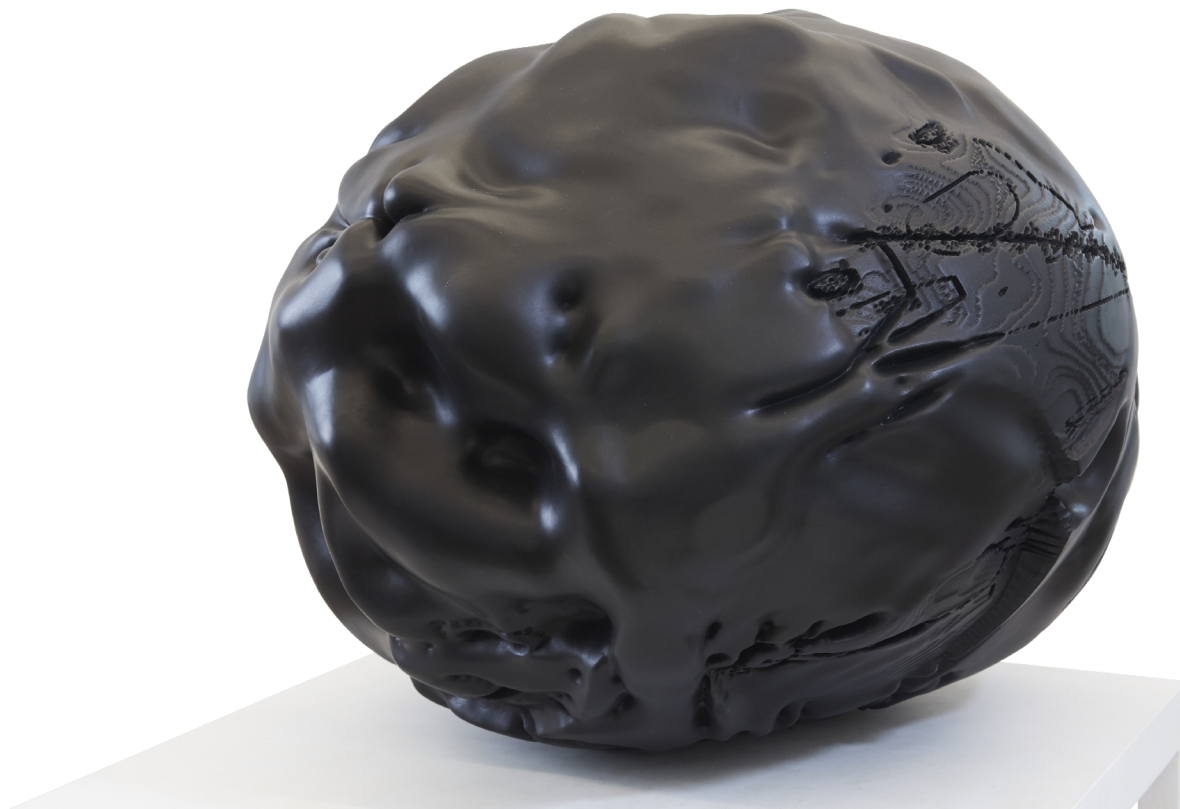

ROBISCHON

AMY ELLINGSON, *ARTIFACT III*

bronze, 15 x 23 x 21 in.

AEL052