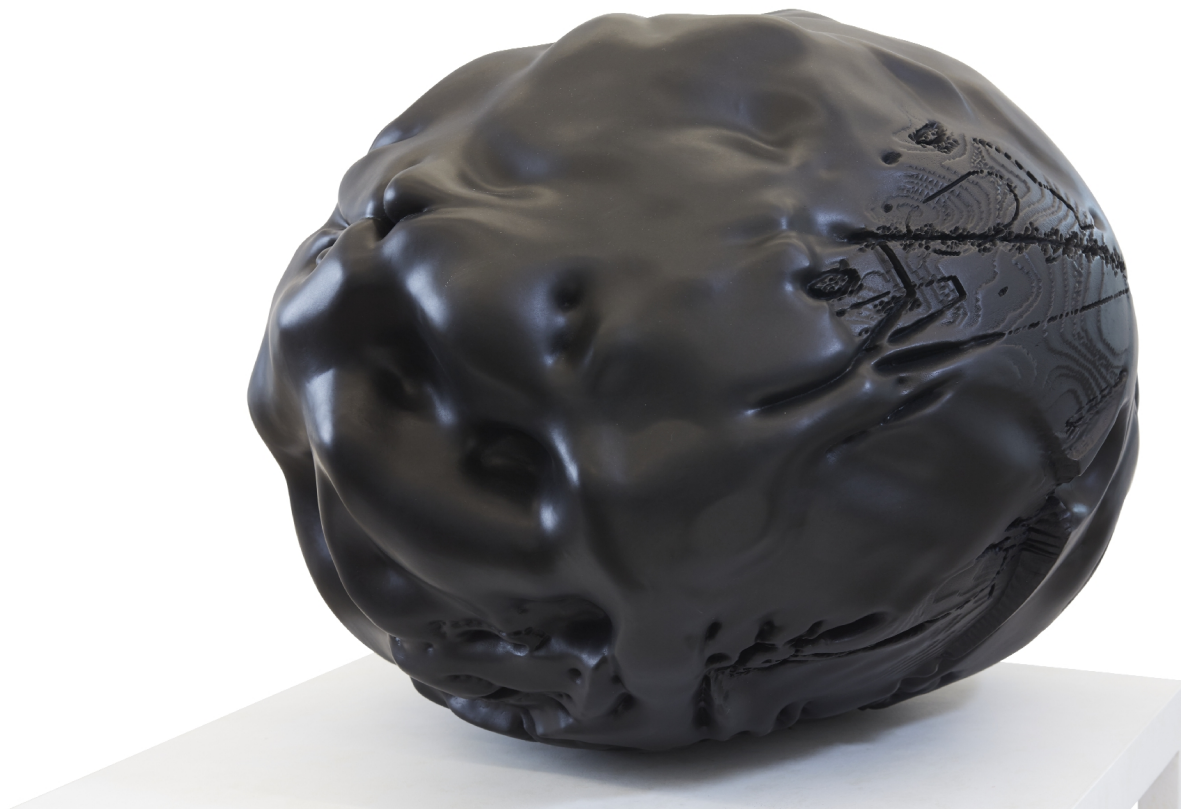

ROBISCHON

AMY ELLINGSON, *ARTIFACT III*

bronze, 15 x 23 x 21 in.

AEL052