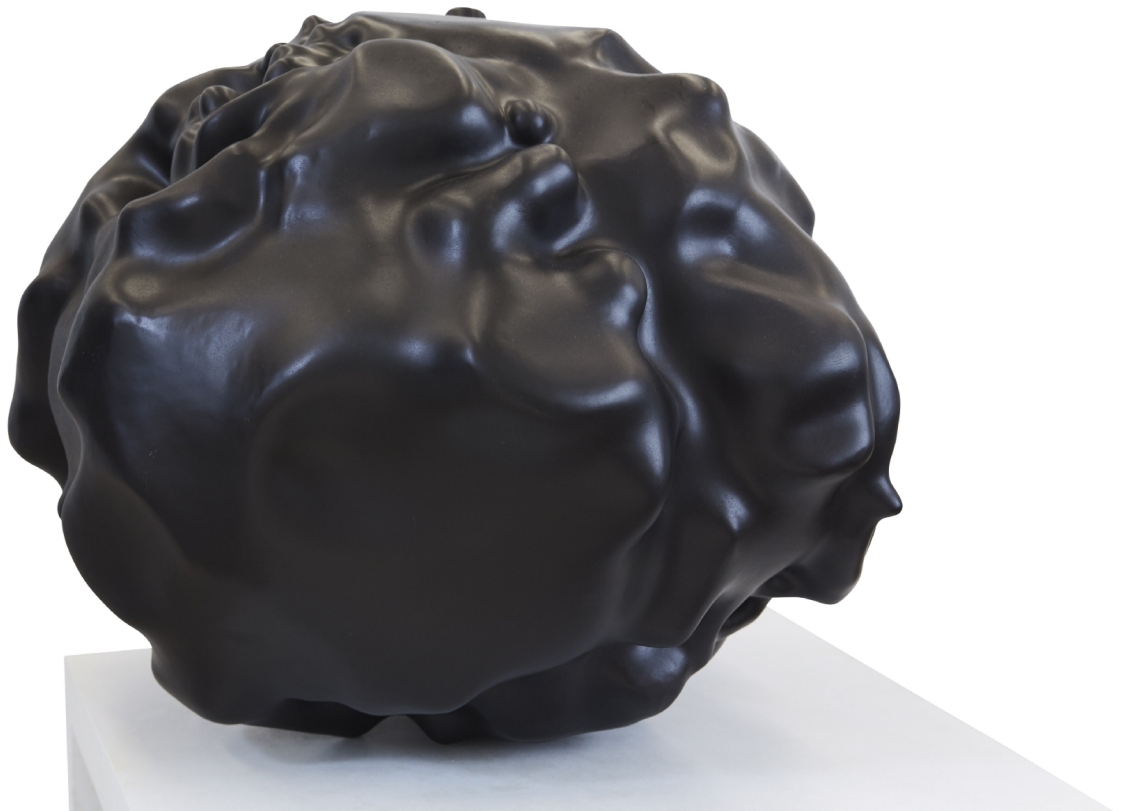

ROBISCHON

AMY ELLINGSON, *ARTIFACT I*

bronze, 16 x 19 x 20 in.

AEL050