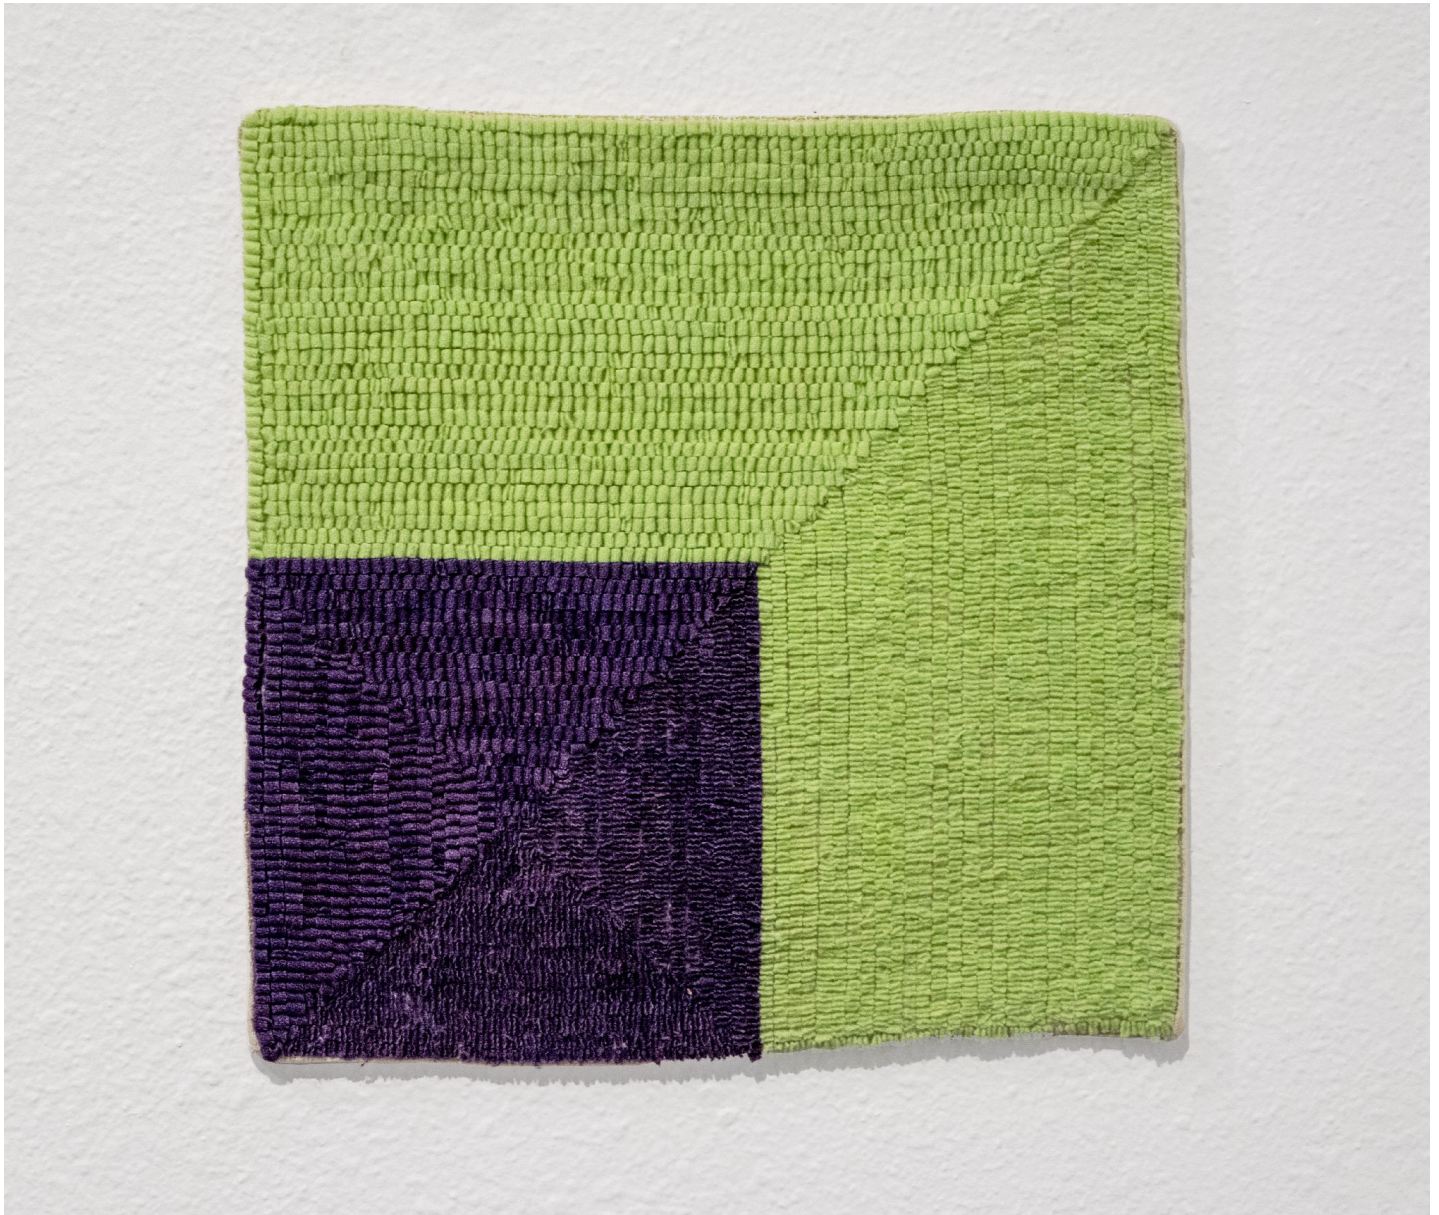

ROBISCHON

ALTOON SULTAN, *PURPLE SQUARE*
hand-dyed wool on linen, 13 x 13 in.
ASU008