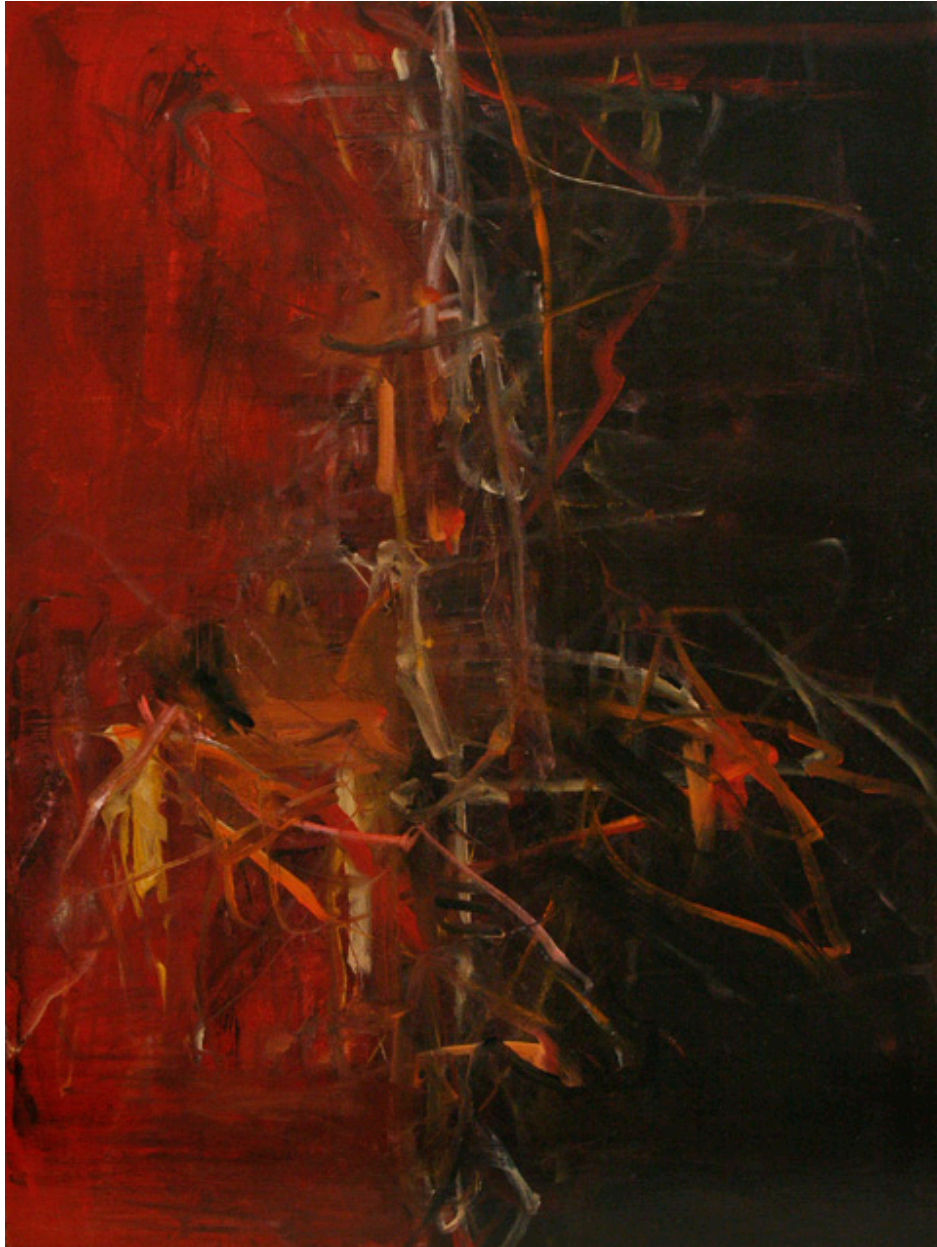

ROBISCHON

TOM LIEBER, *RED AND WHITE SHIELD*
oil on canvas, 40 x 30 in. (101.6 x 76.2 cm)
LIE015